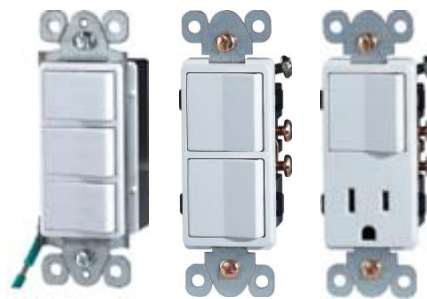

Commercial Grade Decorator Combination Devices

Fig 1 Fig 2 Fig 3

- Elegant design provides multiple controls in a single-gang wall box
- All devices have grounding terminals
- Fit standard wall boxes

Cat. No.	Color	Fig.	Box Qty.	Case Qty.	Each
Triple Rocker Switch 15 Amp Push-In only 120/277V AC					
81970	Ivory	1	10	200	
81971	White	1	10	200	
81973	Almond	1	10	200	
Double Rocker Switch 15 Amp Side Wired Only 120/277V AC					
81980	Ivory	2	10	200	
81981	White	2	10	200	
81983	Almond	2	10	200	
Single Pole Switch/Receptacle 15 Amp 120V Switch 15 Amp 125V Receptacle					
81990	Ivory	3	10	200	
81991	White	3	10	200	
81993	Almond	3	10	200	