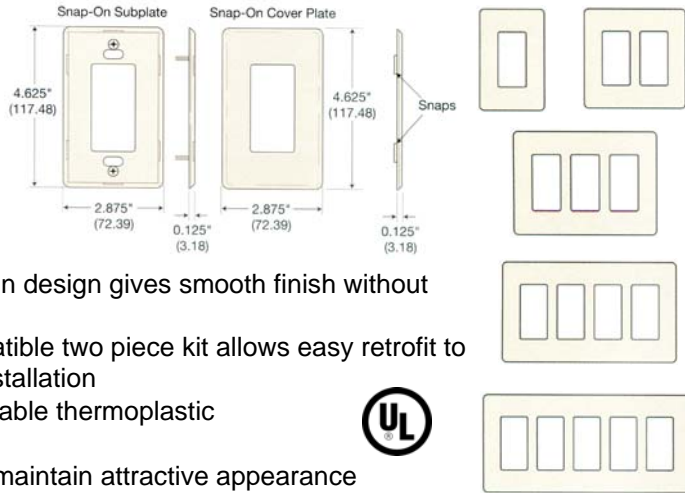

Decorator Screwless Snap-In Wallplates

- Screwless snap-in design gives smooth finish without recessed lines
- Decorator-compatible two piece kit allows easy retrofit to any decorator installation
- Virtually unbreakable thermoplastic
- Easy to snap-on
- Easy to clean & maintain attractive appearance