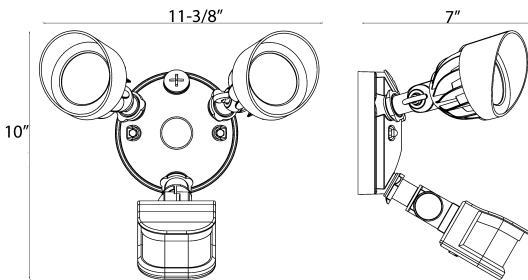

Packaging

Box Qty: 1
Case Qty: 8

Morris Products
53 Carey Road, Queensbury, NY 12804
www.morrisproducts.com