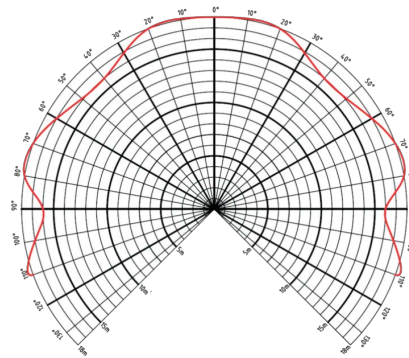

Packaging

Box Qty: 1
Case Qty: 8

Morris Products
53 Carey Road, Queensbury, NY 12804
www.morrisproducts.com