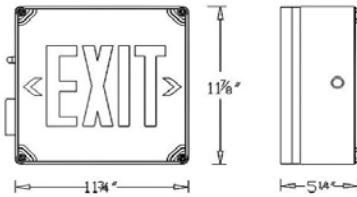

Catalog Number 73390
UPC Number 60198673390
Description Wet Location Exit/Emergency Light
Led Lamp
Red Legend

Features

Exit Sign Emergency Backup Unit Enclosure is resistant to corrosive atmospheres, dust environments, water spray or splashing water
Perfect for Outdoor Commercial & Industrial Facilities
ABS, corrosion resistant UV Stabilized enclosure
AC only or self-powered models
Universal 120/277 VAC operation
4.8V Ni-Cad Battery
Removable directional indicators
Extremely low operating costs
Meets NFPA life safety 101, NEC, OSHA, NEC
90 minute emergency operation
NEMA 3R Rated
UL Listed

Dimension Information

Length Inches 11.75
Width Inches 11.88
Depth Inches 5.25

Specifications

Input Rating Amps: 0.028 @ 120V .011 @ 277V
Input Rating Watts: 3.22 @ 120V 3.0 @ 277V
Output Load: 10.8W Integral
Voltage Rating: 120/277
Flammability Rating: UL94V-0
Battery Operation: 4.8 Volt NiCad - 90 Minutes Minimum