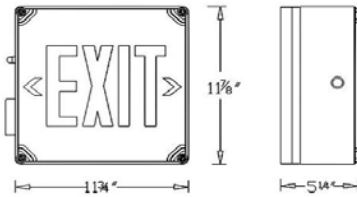

Catalog Number 73391
UPC Number 60198673391
Description Wet Location Exit/Emergency Light
LED Lamp
Green Legend

Features

Exit Sign Emergency Backup Unit Enclosure is resistant to corrosive atmospheres, dust environments, water spray or splashing water
Perfect for Outdoor Commercial & Industrial Facilities
ABS, corrosion resistant UV Stabilized enclosure
AC only or self-powered models
Universal 120/277 VAC operation
4.8V Ni-Cad Battery
Removable directional indicators
Extremely low operating costs
Meets NFPA life safety 101, NEC, OSHA, NEC
90 minute emergency operation
NEMA 3R Rated
UL Listed

Dimension Information

Length Inches 11.75
Width Inches 11.88
Depth Inches 5.25

Specifications

Input Rating Amps: 0.029 @ 120V .014 @ 277V
Input Rating Watts: 3.31 @ 120V 3.64 @ 277V
Voltage Rating: 120/277
Flammability Rating: UL94V-0
Battery Operation: 4.8 Volt NiCad - 90 Minutes Minimum