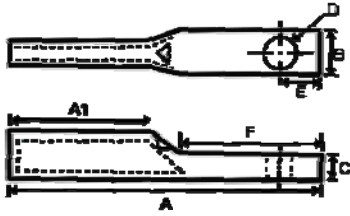

# Copper Short Barrel 1 Hole Compression Lugs

- ▶ High Conductivity Seamless Copper
- ▶ Electro-Tin Plating Resists Corrosion, reduces Contact Resistance for Maximum Conductivity
- ▶ Single Mounting Hole
- ▶ Color Coded Die Index and Crimp Marks Printed on Barrel
- ▶ UL 486A Listed for Applications Thru 35KV