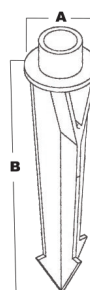

Bullet Floodlight LED Series

- ▶ Cree CXA LEDs
- ▶ TOWIN Driver
- ▶ 1/2" NPT Knuckle Mount
- ▶ Isolated Driver Compartment for Optimal Thermal Mgmt
- ▶ Corrosion Resistant Die Cast Aluminum Housing
- ▶ Superior Architectural Powder Coat Finish
- ▶ Fluted Reflector & Tempered Glass Lens
- ▶ Photo control (not included) can be installed remotely
- ▶ Voltage: 120-277VAC
- ▶ Light Pattern: 12W-23°, 30W-75°
- ▶ Operation Temperature: -40°F to 131°F
- ▶ 50,000+ Hour LED Life Expectancy
- ▶ IP54 (NEMA 3) Dust & Watertight
- ▶ cULus Listed
- ▶ 5 Year Warranty

LED Lighting

CC10

PVC Mounting Post

- ▶ Outdoor Low Voltage/Line Voltage Lighting Applications
- ▶ Sturdy "Ground Grabber" stabilizer with teeth and ribs for maximum stability
- ▶ Rugged, Extruded Thick Wall PVC Post with Molded-in color
- ▶ 1/2" NPT thread fits standard Floodlights & Lawn Lights

PVC Stake

- ▶ Heavy Duty PVC Stake
- ▶ Excellent Anchor for Low Voltage & Line Voltage Lighting
- ▶ 1/2" NPT thread fits standard Floodlights & Lawn Lights

Cat No.	Diameter (A)	Spike Length (B)	Case Qty	Each
18101	3.28"	18.5"	12	\$12.50

Cat No.	Diameter (A)	Spike Length (B)	Case Qty
18106	2"	8-1/2"	100
18107	3"	10"	50