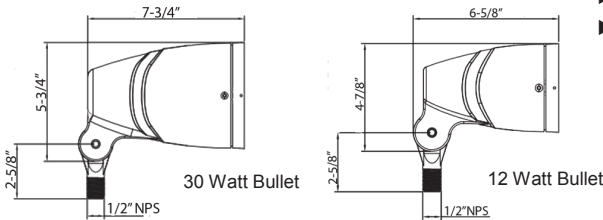

Bullet Floodlight LED Series

- ▶ Cree CXA LEDs
- ▶ TOWIN Driver
- ▶ 1/2" NPT Knuckle Mount
- ▶ Isolated Driver Compartment for Optimal Thermal Mgmt
- ▶ Corrosion Resistant Die Cast Aluminum Housing
- ▶ Superior Architectural Powder Coat Finish
- ▶ Fluted Reflector & Tempered Glass Lens
- ▶ Photo control (not included) can be installed remotely
- ▶ Voltage: 120-277VAC
- ▶ Light Pattern: 12W-23°, 30W-75°
- ▶ Operation Temperature: -40°F to 131°F
- ▶ 50,000+ Hour LED Life Expectancy
- ▶ IP54 (NEMA 3) Dust & Watertight
- ▶ cULus Listed
- ▶ 5 Year Warranty

LED Lighting

CC10

PVC Mounting Post

- ▶ Outdoor Low Voltage/Line Voltage Lighting Applications
- ▶ Sturdy "Ground Grabber" stabilizer with teeth and ribs for maximum stability
- ▶ Rugged, Extruded Thick Wall PVC Post with Molded-in color
- ▶ 1/2" NPT thread fits standard Floodlights & Lawn Lights

PVC Stake

- ▶ Heavy Duty PVC Stake
- ▶ Excellent Anchor for Low Voltage & Line Voltage Lighting
- ▶ 1/2" NPT thread fits standard Floodlights & Lawn Lights

Cat No.	Diameter (A)	Spike Length (B)	Case Qty	Each
18101	3.28"	18.5"	12	\$12.50

Cat No.	Diameter (A)	Spike Length (B)	Case Qty
18106	2"	8-1/2"	100
18107	3"	10"	50