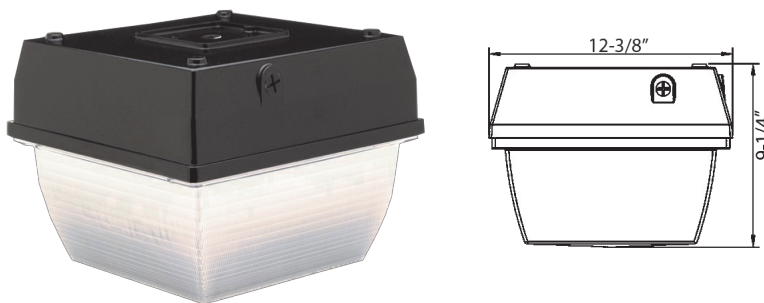

UltraThin Canopy LED Series

- ▶ Cree CXA LEDs
- ▶ Integral Cooling Fin Releases the Heat Efficiently to Maintain the Life of LEDs & LED Driver
- ▶ Corrosion Resistant Die Cast Aluminum Housing
- ▶ Prismatic Polycarbonate Lens
- ▶ Superior Architectural Powder Coat Finish
- ▶ Stainless Steel Hardware
- ▶ 4 Threaded Apertures - (1)Back, (3)Sides
- ▶ Photo control (not included) can be installed on fixture
- ▶ Voltage: 120/208/240/277VAC
- ▶ Color Temperature: 5000K Cool White
- ▶ CRI: 83+
- ▶ Light Pattern: Up to 135° Beam Angle
- ▶ Operating Temperature: -40°F to 131°F
- ▶ 50,000+ Hour LED Life Expectancy
- ▶ Weight: 5.2 Lbs
- ▶ IP65 (NEMA 4X) Dust & Water Tight
- ▶ UL & cUL listed for Wet Locations
- ▶ 5 year Warranty

LED Lighting

CC13

Cat. No.	Watts	Housing Color	Color Temperature	Delivered Lumens	Replaces Metal Halide	Case Qty
71600	45	Bronze	4000K	4005	150W	1
71601	45	White	4000K	4005	150W	1
71602	45	Black	4000K	4005	150W	1
71603	45	Bronze	5000K	4149	150W	1
71604	45	White	5000K	4149	150W	1
71605	45	Black	5000K	4149	150W	1
71606	70	Bronze	4000K	5703	250W	1
71607	70	White	4000K	5703	250W	1
71608	70	Black	4000K	5703	250W	1
71609	70	Bronze	5000K	5928	250W	1
71610	70	White	5000K	5928	250W	1
71611	70	Black	5000K	5928	250W	1

Vandal Resistant Canopy LED Series

- ▶ Phillips LUMILED LUXEON 3030 LEDs
- ▶ Corrosion Resistant Die Cast Aluminum Housing
- ▶ Prismatic Polycarbonate Lens
- ▶ Superior Architectural Bronze Powder Coat Finish
- ▶ Stainless Steel Hardware
- ▶ Photo control (not included) can be installed on fixture
- ▶ Operation Temperature: -40°F to 131°F
- ▶ 50,000+ Hour LED Life Expectancy
- ▶ Voltage: 120/277VAC
- ▶ 4 Threaded Apertures - (1)Top, (3)Sides
- ▶ Color Temperature: 5000K Cool White
- ▶ CRI: 85
- ▶ Light Pattern: 129° Beam Angle
- ▶ Power Factor: .98
- ▶ IP65 (NEMA 4X) Dust & Water Tight
- ▶ cULus listed for Wet Locations
- ▶ 5 Year Warranty