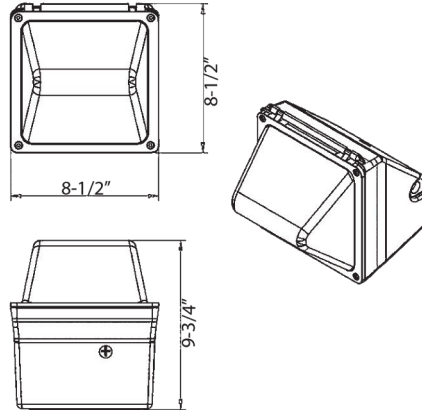

Classic Wallpack LED Series

- Phillips LUMILED LUXEON 3030 LEDs
- TOWIN Driver
- Die Cast Aluminum Housing - Bronze or White Finish
- High Impact Heat Resistant Borosilicate Glass
- 4 Threaded Apertures - (1)Top, (1)Back, (2)Sides
- Stainless Steel Hardware
- Operation Temperature: -40°F to 131°F
- 50,000+ Hour LED Life Expectancy
- Photo Control (not included) can be installed on fixture

- Light Pattern Small Wallpack: 130° Beam Angle
- Light Pattern Medium Wallpack: 94° Beam Angle
- Voltage: 120/208/240/277VAC
- Color Temperature: 5000K Cool White
- CRI: 83 Power Factor: 0.98
- IP54 (NEMA 3) Dust & Water Tight
- cULus listed for Wet Locations
- DLC Listed
- 5 Year Warranty
- Visor (Order Separately for Dark Sky Applications)

LED Lighting

CC19

Small WallPack

Cat. No.	Watts	Housing Color	Delivered Lumens	Replaces Metal Halide	Weight (Lbs)	Case Qty

Small Wall Packs

71435	30	Bronze	2507	100W	6	4
71436	30	White	2507	100W	6	4