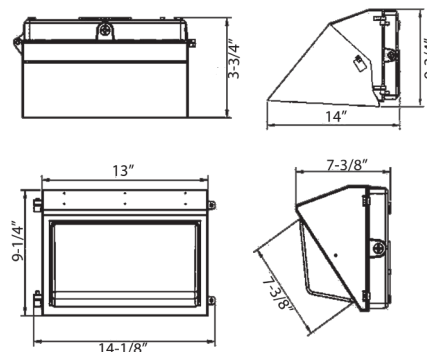

Medium WallPack

Shown with Visor

50W Available October 2016

Cat. No.	Old No.	Watts	Housing Color	Delivered Lumens	Replaces Metal Halide	DLC	Weight (Lbs)	Case Qty

Medium Wall Packs

71437		50	Bronze	4732	150W	Yes	11	1
71438		50	White	4732	150W	Yes	11	1
71444	71425	60	Bronze	5498	175W	Yes	11	1
71445	71428	60	White	5498	175W	Yes	11	1
71446	71426	80	Bronze	7585	250W	Yes	11	1
71447	71429	80	White	7585	250W	Yes	11	1
71427				Full Cutoff Visor Bronze				8
71430				Full Cutoff Visor White				8