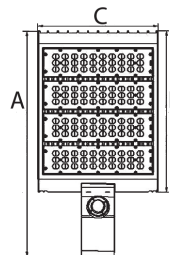

## Trunion Mount

**Dimmable**  
100w-300w

\*Dimmable

Cat. No.	Mounting	Watts	Housing Color	Color Temp	Delivered Lumens	Replaces Metal Halide	Dimensions (Inches)					Weight (Lbs)	Case Qty
							A	B	C	D	E		
71541	Trunion	80	Bronze	5000K	9,064	250W	12-3/8	12-5/8	9-7/8	3-7/16	3-1/4	18.2	1
71542*	Trunion	100	Bronze	5000K	11,000	400W	12-3/8	12-5/8	9-7/8	3-3/8	3-1/4	18.2	1
71543*	Trunion	150	Bronze	5000K	15,053	600W	17	12-1/2	9-7/8	3-3/8	7-1/8	22.5	1
71544*	Trunion	220	Bronze	5000K	25,684	750W	23-5/8	17	12-5/8	3-5/8	7-1/8	39	1
71545*	Trunion	300	Bronze	5000K	34,000	1000W	23-5/8	17	12-5/8	3-5/8	7-1/8	39	1

## Slipfitter Mount

**2-3/8" Slipfitter**

**Dimmable**  
100w-300w

\*Dimmable

Cat. No.	Mounting	Watts	Housing Color	Color Temp	Delivered Lumens	Replaces Metal Halide	Dimensions (Inches)					Weight (Lbs)	Case Qty
							A	B	C	D	E		
71561	Slipfitter	80	Bronze	5000K	9,064	250W	18	12-5/8	9-7/8	3-3/8	7-1/8	25	1
71562*	Slipfitter	100	Bronze	5000K	11,000	400W	18	12-5/8	9-7/8	3-3/8	7-1/8	25	1
71563*	Slipfitter	150	Bronze	5000K	15,053	600W	18	12-5/8	9-7/8	3-3/8	7-1/8	25	1
71564*	Slipfitter	220	Bronze	5000K	25,684	750W	25	17	12-5/8	3-5/8	7-1/8	41	1
71565*	Slipfitter	300	Bronze	5000K	34,000	1000W	25	17	12-5/8	3-5/8	7-1/8	41	1

## Pole Mount

**Dimmable**  
100w-300w

\*Dimmable

Cat. No.	Mounting	Watts	Housing Color	Color Temp	Delivered Lumens	Replaces Metal Halide	Dimensions (Inches)						Weight (Lbs)	Case Qty
							A	B	C	D	E	F		
71573	Pole Mount	80	Bronze	5000K	9,064	250W	17	12-5/8	9-7/8	3-7/16	7-1/8	7-1/2	22.5	1
71574*	Pole Mount	100	Bronze	5000K	11,000	400W	17	12-1/2	9-7/8	3-3/8	7-1/8	7-1/2	22.5	1
71575*	Pole Mount	150	Bronze	5000K	15,053	600W	17	12-1/2	9-7/8	3-3/8	7-1/8	7-1/2	22.5	1
71576*	Pole Mount	220	Bronze	5000K	25,684	750W	23-5/8	17	12-5/8	3-5/8	7-1/8	7-1/2	38.0	1
71577*	Pole Mount	300	Bronze	5000K	34,000	1000W	23-5/8	17	12-5/8	3-5/8	7-1/8	7-1/2	38.0	1