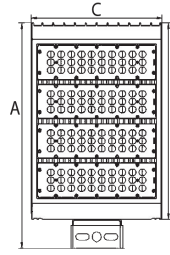

## Trunion Mount

**Dimmable**  
100w-300w

\*Dimmable

Cat. No.	Mounting	Watts	Housing Color	Color Temp	Delivered Lumens	Replaces Metal Halide	Dimensions (Inches)					Weight (Lbs)	Case Qty
							A	B	C	D	E		
71541	Trunion	80	Bronze	5000K	9,064	250W	12-3/8	12-5/8	9-7/8	3-7/16	3-1/4	18.2	1
71542*	Trunion	100	Bronze	5000K	11,000	400W	12-3/8	12-5/8	9-7/8	3-3/8	3-1/4	18.2	1
71543*	Trunion	150	Bronze	5000K	15,053	600W	17	12-1/2	9-7/8	3-3/8	7-1/8	22.5	1
71544*	Trunion	220	Bronze	5000K	25,684	750W	23-5/8	17	12-5/8	3-5/8	7-1/8	39	1
71545*	Trunion	300	Bronze	5000K	34,000	1000W	23-5/8	17	12-5/8	3-5/8	7-1/8	39	1

## Slipfitter Mount

**2-3/8" Slipfitter**

**Dimmable**  
100w-300w

\*Dimmable

Cat. No.	Mounting	Watts	Housing Color	Color Temp	Delivered Lumens	Replaces Metal Halide	Dimensions (Inches)					Weight (Lbs)	Case Qty
							A	B	C	D	E		
71561	Slipfitter	80	Bronze	5000K	9,064	250W	18	12-5/8	9-7/8	3-3/8	7-1/8	25	1
71562*	Slipfitter	100	Bronze	5000K	11,000	400W	18	12-5/8	9-7/8	3-3/8	7-1/8	25	1
71563*	Slipfitter	150	Bronze	5000K	15,053	600W	18	12-5/8	9-7/8	3-3/8	7-1/8	25	1
71564*	Slipfitter	220	Bronze	5000K	25,684	750W	25	17	12-5/8	3-5/8	7-1/8	41	1
71565*	Slipfitter	300	Bronze	5000K	34,000	1000W	25	17	12-5/8	3-5/8	7-1/8	41	1

## Pole Mount

**Dimmable**  
100w-300w

\*Dimmable

Cat. No.	Mounting	Watts	Housing Color	Color Temp	Delivered Lumens	Replaces Metal Halide	Dimensions (Inches)						Weight (Lbs)	Case Qty
							A	B	C	D	E	F		
71573	Pole Mount	80	Bronze	5000K	9,064	250W	17	12-5/8	9-7/8	3-7/16	7-1/8	7-1/2	22.5	1
71574*	Pole Mount	100	Bronze	5000K	11,000	400W	17	12-1/2	9-7/8	3-3/8	7-1/8	7-1/2	22.5	1
71575*	Pole Mount	150	Bronze	5000K	15,053	600W	17	12-1/2	9-7/8	3-3/8	7-1/8	7-1/2	22.5	1
71576*	Pole Mount	220	Bronze	5000K	25,684	750W	23-5/8	17	12-5/8	3-5/8	7-1/8	7-1/2	38.0	1
71577*	Pole Mount	300	Bronze	5000K	34,000	1000W	23-5/8	17	12-5/8	3-5/8	7-1/8	7-1/2	38.0	1