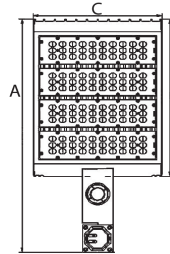

Slipfitter Mount

2-3/8" Slipfitter

Dimmable
100w-300w

*Dimmable

Cat. No.	Mounting	Watts	Housing Color	Color Temp	Delivered Lumens	Replaces Metal Halide	Dimensions (Inches)					Weight (Lbs)	Case Qty
							A	B	C	D	E		
71561	Slipfitter	80	Bronze	5000K	9,064	250W	18	12-5/8	9-7/8	3-3/8	7-1/8	25	1
71562*	Slipfitter	100	Bronze	5000K	11,000	400W	18	12-5/8	9-7/8	3-3/8	7-1/8	25	1
71563*	Slipfitter	150	Bronze	5000K	15,053	600W	18	12-5/8	9-7/8	3-3/8	7-1/8	25	1
71564*	Slipfitter	220	Bronze	5000K	25,684	750W	25	17	12-5/8	3-5/8	7-1/8	41	1
71565*	Slipfitter	300	Bronze	5000K	34,000	1000W	25	17	12-5/8	3-5/8	7-1/8	41	1