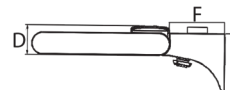

## Trunion Mount

**Dimmable**  
100w-300w

\*Dimmable

Cat. No.	Mounting	Watts	Housing Color	Color Temp	Delivered Lumens	Replaces Metal Halide	Dimensions (Inches)					Weight (Lbs)	Case Qty
							A	B	C	D	E		
71541	Trunion	80	Bronze	5000K	9,064	250W	12-3/8	12-5/8	9-7/8	3-7/16	3-1/4	18.2	1
71542*	Trunion	100	Bronze	5000K	11,000	400W	12-3/8	12-5/8	9-7/8	3-3/8	3-1/4	18.2	1
71543*	Trunion	150	Bronze	5000K	15,053	600W	17	12-1/2	9-7/8	3-3/8	7-1/8	22.5	1
71544*	Trunion	220	Bronze	5000K	25,684	750W	23-5/8	17	12-5/8	3-5/8	7-1/8	39	1
71545*	Trunion	300	Bronze	5000K	34,000	1000W	23-5/8	17	12-5/8	3-5/8	7-1/8	39	1

## Slipfitter Mount

**2-3/8" Slipfitter**

**Dimmable**  
100w-300w

\*Dimmable

Cat. No.	Mounting	Watts	Housing Color	Color Temp	Delivered Lumens	Replaces Metal Halide	Dimensions (Inches)					Weight (Lbs)	Case Qty
							A	B	C	D	E		
71561	Slipfitter	80	Bronze	5000K	9,064	250W	18	12-5/8	9-7/8	3-3/8	7-1/8	25	1
71562*	Slipfitter	100	Bronze	5000K	11,000	400W	18	12-5/8	9-7/8	3-3/8	7-1/8	25	1
71563*	Slipfitter	150	Bronze	5000K	15,053	600W	18	12-5/8	9-7/8	3-3/8	7-1/8	25	1
71564*	Slipfitter	220	Bronze	5000K	25,684	750W	25	17	12-5/8	3-5/8	7-1/8	41	1
71565*	Slipfitter	300	Bronze	5000K	34,000	1000W	25	17	12-5/8	3-5/8	7-1/8	41	1

## Pole Mount

**Dimmable**  
100w-300w

\*Dimmable

Cat. No.	Mounting	Watts	Housing Color	Color Temp	Delivered Lumens	Replaces Metal Halide	Dimensions (Inches)						Weight (Lbs)	Case Qty
							A	B	C	D	E	F		
71573	Pole Mount	80	Bronze	5000K	9,064	250W	17	12-5/8	9-7/8	3-7/16	7-1/8	7-1/2	22.5	1
71574*	Pole Mount	100	Bronze	5000K	11,000	400W	17	12-1/2	9-7/8	3-3/8	7-1/8	7-1/2	22.5	1
71575*	Pole Mount	150	Bronze	5000K	15,053	600W	17	12-1/2	9-7/8	3-3/8	7-1/8	7-1/2	22.5	1
71576*	Pole Mount	220	Bronze	5000K	25,684	750W	23-5/8	17	12-5/8	3-5/8	7-1/8	7-1/2	38.0	1
71577*	Pole Mount	300	Bronze	5000K	34,000	1000W	23-5/8	17	12-5/8	3-5/8	7-1/8	7-1/2	38.0	1