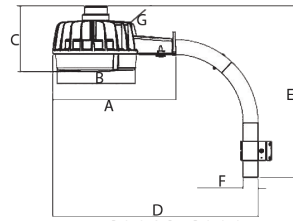

71332/71333

- Phillips LUMILED LUXEON 3030 LEDs
- TOWIN Driver
- All Models Include Morris #39052 Surge Protected 110-277V Twist-Lock Photocell
- Integral Cooling Fin Releases the Heat Efficiently to Maintain the Life of LEDs & LED Driver
- Corrosion Resistant Die Cast Aluminum Housing
- Anti-Glare Polycarbonate Frosted Lens
- Superior Powder Coat Finish
- Stainless Steel Hardware
- Voltage: 120/208/240/277VAC
- Color Temperature: 5000K Cool White
- CRI: 83
- Power Factor: .98 @ 120V .91 @ 277V
- Input Current: .41A @ 120V .49A @ 277V
- Light Pattern: 134° Beam Angle
- Operation Temperature: -40°F to 131°F
- 50,000+ Hour LED Life Expectancy
- *71332 & 71333 Include Optional Use 21" 90° Mounting Arm
- IP65 (NEMA 4X) Dust & Water Tight
- cULus listed for Wet Locations
- DLC Listed - 71332 only (71330 & 71333 is not DLC Listed)
- 5 Year Warranty

CC7

Cat. No.	Mounting	Watts	Delivered Lumens	Replaces Metal Halide	DLC	Dimensions (Inches)							Weight (Lbs)	Case Qty
						A	B	C	D	E	F	G		
71330	Wall	42.2	2167	100W	No	14	10	7	-	-	-	-	6.3	6
71332*	Bracket	48	5342	150W	Yes	13-1/2	10	7-1/8	22-7/16	18-5/8	1-5/8	9	7.5	2
71333*	Bracket	50	5,026	150W	No	13-1/2	9-1/2	7	24	21-1/4	1-5/8	9	7.5	2

*Mounting Arm Included