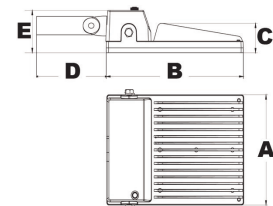

CC7

Cat. No.	Mounting	Watts	Delivered Lumens	Replaces Metal Halide	DLC	Dimensions (Inches)							Weight (Lbs)	Case Qty
						A	B	C	D	E	F	G		
71330	Wall	42.2	2167	100W	No	14	10	7	-	-	-	-	6.3	6
71332*	Bracket	48	5342	150W	Yes	13-1/2	10	7-1/8	22-7/16	18-5/8	1-5/8	9	7.5	2
71333*	Bracket	50	5,026	150W	No	13-1/2	9-1/2	7	24	21-1/4	1-5/8	9	7.5	2

*Mounting Arm Included

Array-Flood LED Series

71312
Full Bracket

71313
1/2" Adjustable Knuckle

cUL US LISTED

- ▶ Cree XTE LEDs
- ▶ Integral Cooling Fin Releases Heat Efficiently to Maintain the Life of LEDs & LED Driver
- ▶ Corrosion Resistant Die Cast Aluminum Housing
- ▶ Tempered Glass Lens
- ▶ Anodized Aluminum Reflector
- ▶ Superior Architectural Bronze Powder Coat Finish
- ▶ Stainless Steel Hardware
- ▶ Photocell not included (can be installed on fixture)
- ▶ 60,000+ Hour LED Life Expectancy