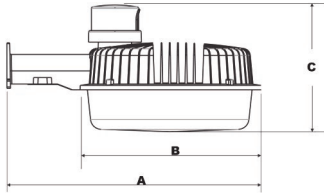

Dusk To Dawn LED Series

NEW!

Lower Pricing

cUL US LISTED

LED Lighting

All Models Include Premium 105-285V Surge Protected Locking Photocell

DLC LISTED

71330

- Phillips LUMILED LUXEON 3030 LEDs
- TOWIN Driver
- All Models Include Morris #39052 Surge Protected 110-277V Twist-Lock Photocell
- Integral Cooling Fin Releases the Heat Efficiently to Maintain the Life of LEDs & LED Driver
- Corrosion Resistant Die Cast Aluminum Housing
- Anti-Glare Polycarbonate Frosted Lens
- Superior Powder Coat Finish
- Stainless Steel Hardware
- Voltage: 120/208/240/277VAC
- Color Temperature: 5000K Cool White
- CRI: 83
- Power Factor: .98 @ 120V .91 @ 277V
- Input Current: .41A @ 120V .49A @ 277V
- Light Pattern: 134° Beam Angle
- Operation Temperature: -40°F to 131°F
- 50,000+ Hour LED Life Expectancy
- *71332 & 71333 Include Optional Use 21" 90° Mounting Arm
- IP65 (NEMA 4X) Dust & Water Tight
- cULus listed for Wet Locations
- DLC Listed - 71332 only (71330 & 71333 is not DLC Listed)
- 5 Year Warranty

CC7

Cat. No.	Mounting	Watts	Delivered Lumens	Replaces Metal Halide	DLC	Dimensions (Inches)							Weight (Lbs)	Case Qty
						A	B	C	D	E	F	G		
71330	Wall	42.2	2167	100W	No	14	10	7	-	-	-	-	6.3	6
71332*	Bracket	48	5342	150W	Yes	13-1/2	10	7-1/8	22-7/16	18-5/8	1-5/8	9	7.5	2
71333*	Bracket	50	5,026	150W	No	13-1/2	9-1/2	7	24	21-1/4	1-5/8	9	7.5	2

*Mounting Arm Included

Array-Flood LED Series

cUL US LISTED

- Cree XTE LEDs
- Integral Cooling Fin Releases Heat Efficiently to Maintain the Life of LEDs & LED Driver
- Corrosion Resistant Die Cast Aluminum Housing
- Tempered Glass Lens
- Anodized Aluminum Reflector
- Superior Architectural Bronze Powder Coat Finish
- Stainless Steel Hardware
- Photocell not included (can be installed on fixture)
- 60,000+ Hour LED Life Expectancy