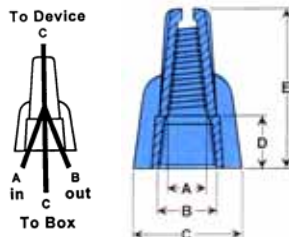

Grounding Connectors

- Specifically designed for making Positive Ground Connections and Bonding Non-Metallic Sheathed Cable
- Color Coded Green for Identification as Grounding Connector
- Live Action Square Spring Draws Wires Deep into Spring for safe tight grip and a reliable connection
- Built-in Swept-Back Wing Design enables users to tighten connectors easily without tools

Dimensions = Inches

Cat. No.	Color	Wire Combinations	A	B	C	D	E	Qty	Case Qty
Hanging Bag 25 Pack									
23292	Green	No.14 Thru 10 Awg	.327	.476	.795	.370	1.134	25	5,000
Boxed 100 Pack									
23092	Green	No.14 Thru 10 Awg	.327	.476	.795	.370	1.134	100	10,000
Bagged 500 Bulk Pack									
23192	Green	No.14 Thru 10 Awg	.327	.476	.795	.370	1.134	500	5,000