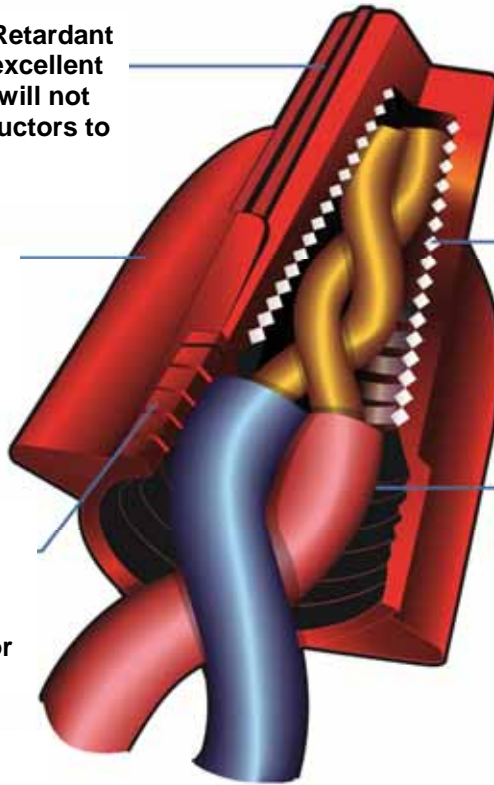

**Heavy Duty Thick Wall Flame Retardant Thermoplastic shell provides excellent electrical insulation. Housing will not Stress/Fracture or Allow Conductors to Penetrate Housing Wall**

**Swept-Back wing design fits naturally into your fingers and provides finger-tip comfort Allowing for Increased Torque**

**No Pre-Twisting Necessary**

**Connector will Bite & Hold on Single Conductor to facilitate Isolation/Capping of Conductor**

**Live Action Square Wire Spring Draws Wires Deep into Spring, Providing a more Secure Grip on Conductors & Finishing Termination in 1/2 the Time/Labor of Competitors' Products**

**Deep Skirt Entry Provides Protection from Flashover and Shorts**

- ▶ Color Coded for easy Wire Range Identification
- ▶ Swept wing fits into your hand naturally to give extra torque/leverage and reduce the effort required for splicing, working especially well for large wire combinations
- ▶ Compact, narrow profile takes up less space in junction boxes
- ▶ Ribbed-Cap provides more secure grip and faster fingertip starts even when hands become slippery
- ▶ Temperature rated at 221°F (105°C) maximum
- ▶ No Pre-Twisting of Conductors is required - spring creates its own thread
- ▶ Reusable connector threads on or off splice for fast and easy circuit changes and additions
- ▶ Tough, UL 94V-2 Flame Retardant Shell will not crack or break, even when applied to maximum wire combinations under extreme pressure
- ▶ Rated 600 Volt, 1000 Volt Max. in lighting fixtures & signs

## Grounding Connectors

- ▶ Specifically designed for making Positive Ground Connections and Bonding Non-Metallic Sheathed Cable
- ▶ Color Coded Green for Identification as Grounding Connector
- ▶ Live Action Square Spring Draws Wires Deep into Spring for safe tight grip and a reliable connection
- ▶ Built-in Swept-Back Wing Design enables users to tighten connectors easily without tools