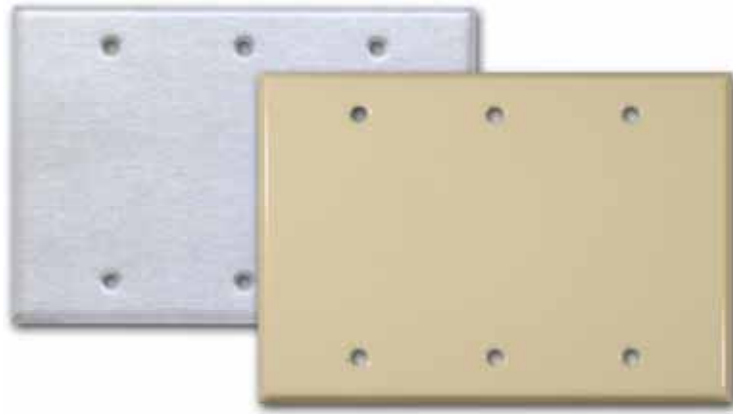

3 Gang Blank Wallplates

LEXAN	Standard	Box Qty	Case Qty
Ivory	81530	10	200
White	81531	10	200
PAINTED STEEL	Standard	Box Qty	Case Qty
Ivory	83333	10	100
White	83332	10	100
430 STAINLESS	Standard	Box Qty	Case Qty
Stainless Steel	83330	10	100
304 STAINLESS	Standard	Box Qty	Case Qty
Stainless Steel	83843	10	100

Wallplates
Wiring Devices

4 Gang Blank Wallplates

LEXAN	Standard	Box Qty	Case Qty
Ivory	81540	10	200
White	81541	10	200
PAINTED STEEL	Standard	Box Qty	Case Qty
Ivory	83343	10	100
White	83342	10	100
430 STAINLESS	430	Box Qty	Case Qty
Stainless Steel	83340	10	100
304 STAINLESS	304	Box Qty	Case Qty
Stainless Steel	83844	10	100

U18

1 Gang Single Receptacle Wallplates

LEXAN	Standard	Princess Mid-Size	Over-Size	Hole Dia	Box Qty	Case Qty
Ivory	81610			1.406	25	200
White	81611			1.406	25	200
Brown	81612			1.406	25	200
Almond	81613			1.406	25	200
PAINTED STEEL	Standard	Princess Mid-Size	Over-Size	Hole Dia	Box Qty	Case Qty
Ivory	83448			1.620	25	200
White	83447			1.620	25	100
Ivory	83453	83653	83753	1.406	25	200
White	83452		83752	1.406	25	100
430 STAINLESS	Standard	Princess Mid-Size	Over-Size	Hole Dia	Box Qty	Case Qty
Stainless Steel	83445			1.620	25	200
Stainless Steel	83450	83650	83750	1.406	25	100
304 STAINLESS	Standard	Princess Mid-Size	Over-Size	Hole Dia	Box Qty	Case Qty
Stainless Steel	83854			1.620	25	100
Stainless Steel	83853			1.406	25	100