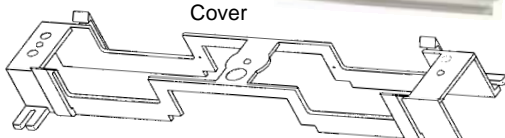

Phone Junction Box

- ▶ Split 1 Line Into 2 Separate Lines
- ▶ For 2 Phone Lines
- ▶ With Mounting Black
- ▶ 4 Conductor
- ▶ Ivory

Cat. No.	Bag Qty
40070	50

25-Pair 66 Block

Wiring Block

Cover

Mounting Bracket

- ▶ Hooked contacts for smooth wire placement
- ▶ Nickel plating gives secure connection
- ▶ Clear plastic cover fits over entire block, protects contacts & allows a clear view of all connections without removing cover
- ▶ High-Impact PVC construction
- ▶ 22-26 Awg Wire
- ▶ 10"L x 2"W x 1-1/4" H