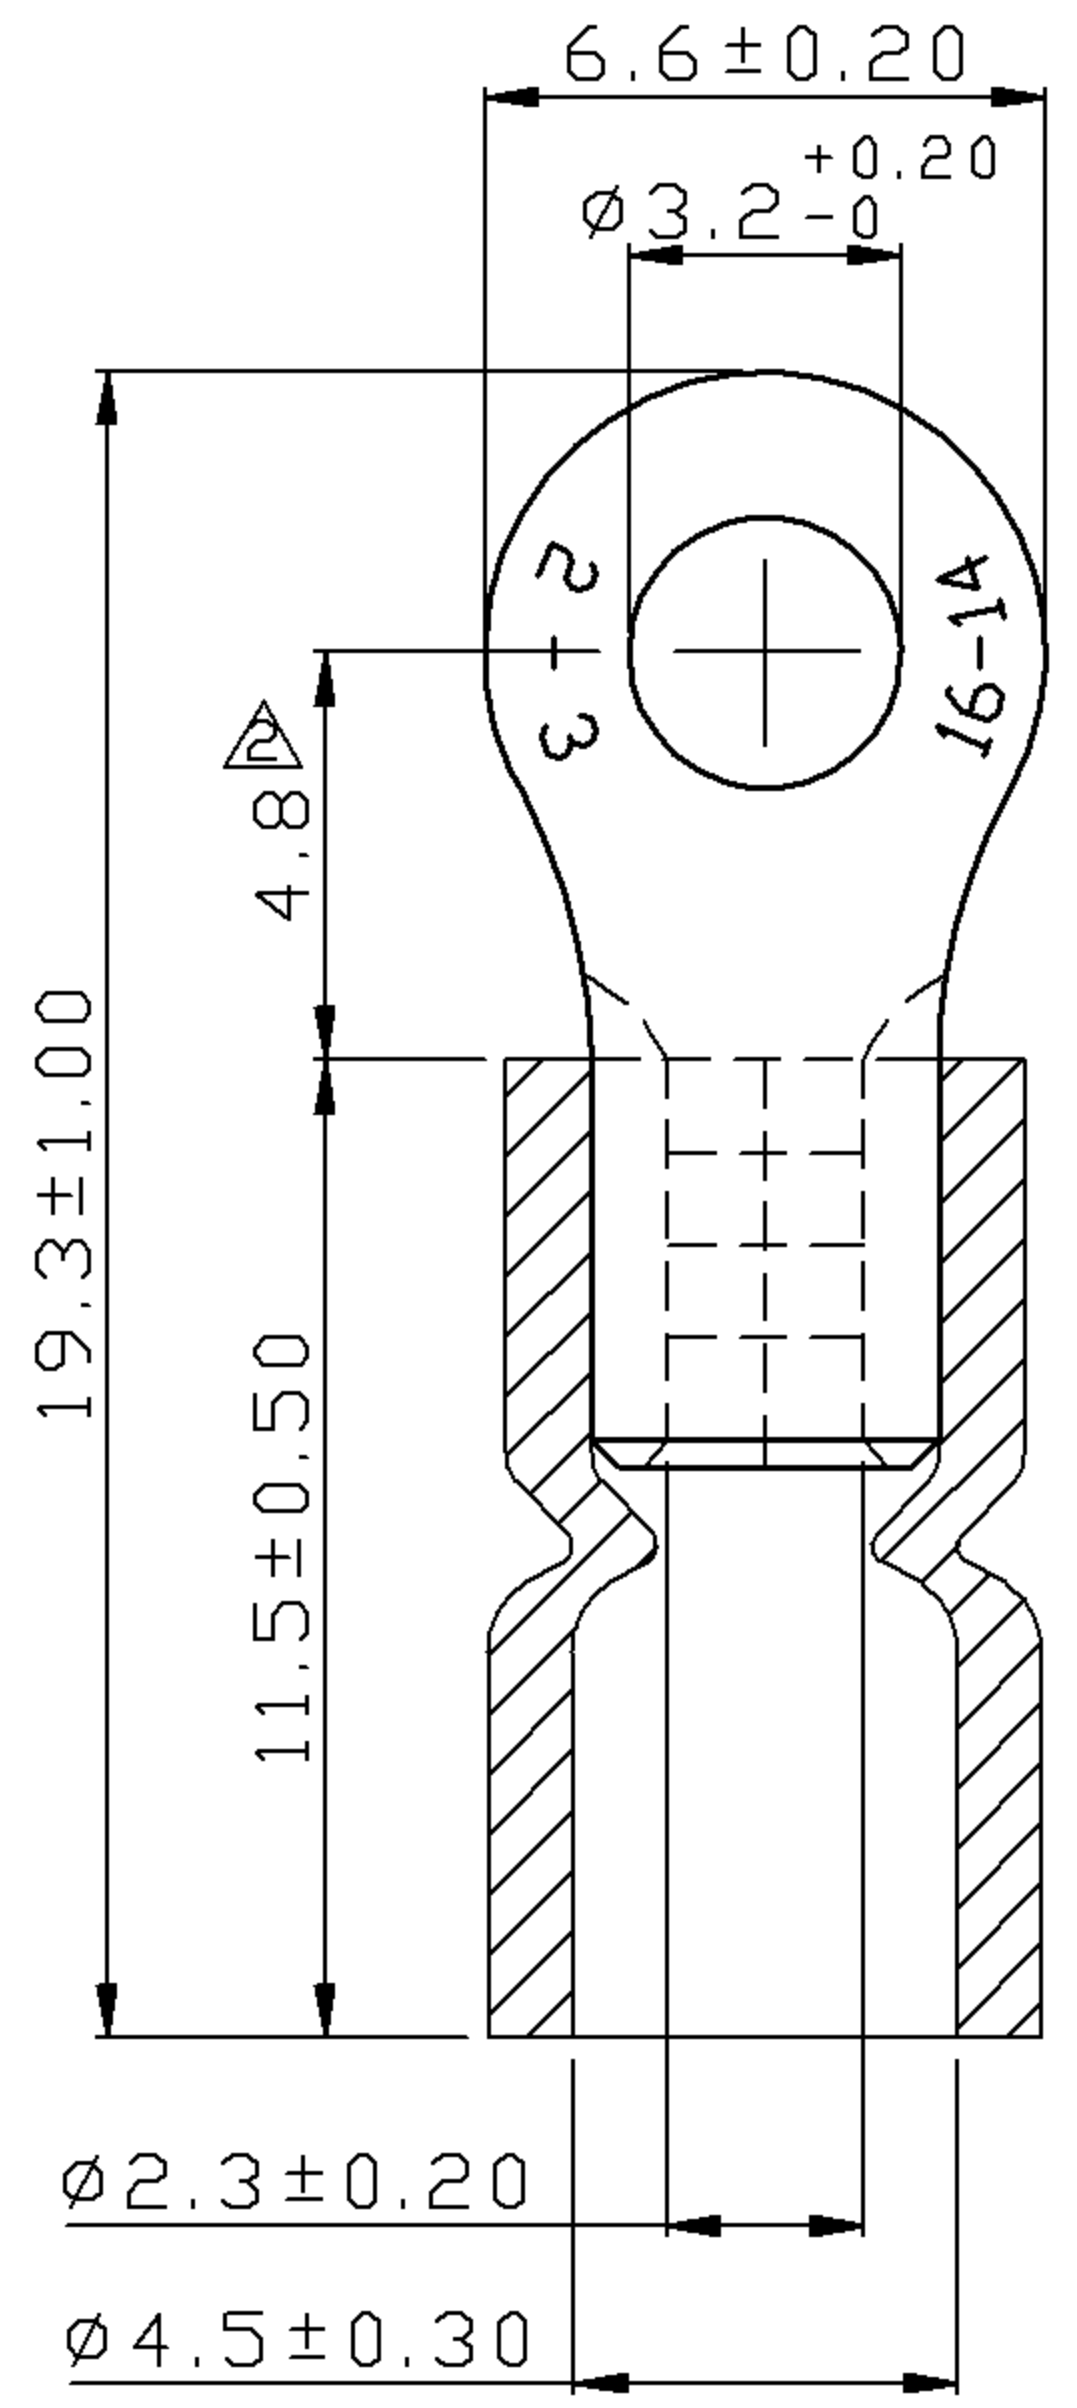

General

Insulation Type Vinyl
Material Copper
Finish Electro-tin plated
Color Blue
Wire Range 16-14 AWG
Stud Size #4

Dimension Information

L Inches (mm) 0.76
 W Inches (mm) 0.26
 D Inches (mm) 0.177
 d1 Inches (mm) 0.091
 d2 Inches (mm) 0.126
 E Inches (mm) 0.453
 F Inches (mm) 0.189
 T Inches (mm) 0.031

REV	DESCRIPTION	DATE
△	RDK-97048	2008/09/15
△	RDK-97127	2008/09/15
△	RDK-98020	2009/08/21

- NOTE :
1. MAXIMUM ELECTRIC CURRENT :

A.W.G.	16	14	
AMP.	18	30	
 2. MAXIMUM ELECTRICAL RATING : 105°C 600 VOLTS MAX.
 3. INSULATION MATERIAL : VINYL
 4. INSULATION COLOR : BLUE
 5. TERMINAL MATERIAL : COPPER
 6. WIRE RANGE : 16-14 A.W.G. (1.5-2.5 mm²)
 7. TERMINAL SURFACE TREATMENT : TIN PLATED
 8. TERMINAL THICKNESS : 0.80 mm

△ Tolerance Unless	
□ Otherwise Specified	
0 >	mm ± ANGLE
>	mm ± 0° ° REF ±
>	mm ± ° ° ±
>	mm ± ° ° ±

NAME	VINYL-INSULATED (EASY ENTRY) RING TERMINALS				UNIT	mm	
PART NO.	10030	MATERIAL	-----	APPROVE			
NUMBER		SCALE	SHEET	PAGE	CHECKED		
DATE	2006/09/07	4/1	1-3	10F2	DRAWN		