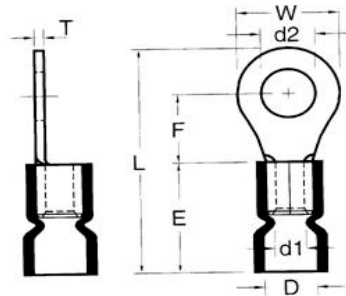

Catalog Number 10030
UPC Number 60198610030
Description Vinyl Insulated Ring Terminals
 16-14 AWG

Features

- Color Coded insulation for easy identification
- Manufactured from high strength copper alloy
- Electro-tin plated for corrosion resistance
- Easy entry expanded insulation eliminates strand “Hang Up”, increases the crimping rates and the reliability of the termination
- Wire range stamped on the surface for easy interpretation
- Butted seams prevent splitting under maximum pressure
- Serrated barrel & flared position of sleeves provide excellent contact & mechanical stress relief at insulation & barrel junction
- Packed in Zip Lock plastic bags with punched hole for pegboard hanging

General

Insulation Type Vinyl
Material Copper
Finish Electro-tin plated
Color Blue
Wire Range 16-14 AWG
Stud Size #4

Dimension Information

L Inches (mm) 0.76
 W Inches (mm) 0.26
 D Inches (mm) 0.177
 d1 Inches (mm) 0.091
 d2 Inches (mm) 0.126
 E Inches (mm) 0.453
 F Inches (mm) 0.189
 T Inches (mm) 0.031

REV	DESCRIPTION	DATE
△	RDK-97048	2008/09/15
△	RDK-97127	2008/09/15
△	RDK-98020	2009/08/21

- NOTE :
1. MAXIMUM ELECTRIC CURRENT :

A.W.G.	16	14	
AMP.	18	30	
 2. MAXIMUM ELECTRICAL RATING : 105°C 600 VOLTS MAX.
 3. INSULATION MATERIAL : VINYL
 4. INSULATION COLOR : BLUE
 5. TERMINAL MATERIAL : COPPER
 6. WIRE RANGE : 16-14 A.W.G. (1.5-2.5 mm²)
 7. TERMINAL SURFACE TREATMENT : TIN PLATED
 8. TERMINAL THICKNESS : 0.80 mm

△ Tolerance Unless	
□ Otherwise Specified	
0 >	mm ± ANGLE
>	mm ± 0° ° REF ±
>	mm ± ° ° ±
>	mm ± ° ° ±

NAME	VINYL-INSULATED (EASY ENTRY) RING TERMINALS				UNIT	mm	
PART NO.	10030	MATERIAL	-----	APPROVE			
NUMBER		SCALE	SHEET	PAGE	CHECKED		
DATE	2006/09/07	4/1	1-3	10F2	DRAWN		