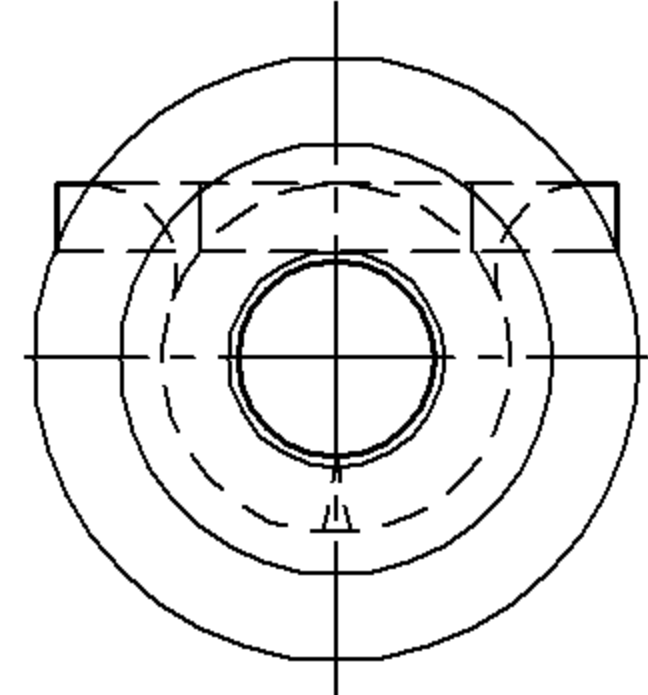

Catalog Number 10030
UPC Number 60198610030
Description Vinyl Insulated Ring Terminals
 16-14 AWG

Features

- Color Coded insulation for easy identification
- Manufactured from high strength copper alloy
- Electro-tin plated for corrosion resistance
- Easy entry expanded insulation eliminates strand “Hang Up”, increases the crimping rates and the reliability of the termination
- Wire range stamped on the surface for easy interpretation
- Butted seams prevent splitting under maximum pressure
- Serrated barrel & flared position of sleeves provide excellent contact & mechanical stress relief at insulation & barrel junction
- Packed in Zip Lock plastic bags with punched hole for pegboard hanging

General

Insulation Type Vinyl
Material Copper
Finish Electro-tin plated
Color Blue
Wire Range 16-14 AWG
Stud Size #4

Dimension Information

L Inches (mm) 0.76
 W Inches (mm) 0.26
 D Inches (mm) 0.177
 d1 Inches (mm) 0.091
 d2 Inches (mm) 0.126
 E Inches (mm) 0.453
 F Inches (mm) 0.189
 T Inches (mm) 0.031

REV	DESCRIPTION	DATE
△	RDK-97048	2008/09/15
△	RDK-97127	2008/09/15
△	RDK-98020	2009/08/21

- NOTE :
1. MAXIMUM ELECTRIC CURRENT :

A.W.G.	16	14	
AMP.	18	30	
 2. MAXIMUM ELECTRICAL RATING : 105°C 600 VOLTS MAX.
 3. INSULATION MATERIAL : VINYL
 4. INSULATION COLOR : BLUE
 5. TERMINAL MATERIAL : COPPER
 6. WIRE RANGE : 16-14 A.W.G. (1.5-2.5 mm²)
 7. TERMINAL SURFACE TREATMENT : TIN PLATED
 8. TERMINAL THICKNESS : 0.80 mm

△ Tolerance Unless	
□ Otherwise Specified	
0 >	mm ± ANGLE
>	mm ± 0° ° REF ±
>	mm ± ° ° ±
>	mm ± ° ° ±

NAME	VINYL-INSULATED (EASY ENTRY) RING TERMINALS				UNIT	mm	
PART NO.	10030	MATERIAL	-----	APPROVE			
NUMBER		SCALE	SHEET	PAGE	CHECKED		
DATE	2006/09/07	4/1	1-3	10F2	DRAWN		