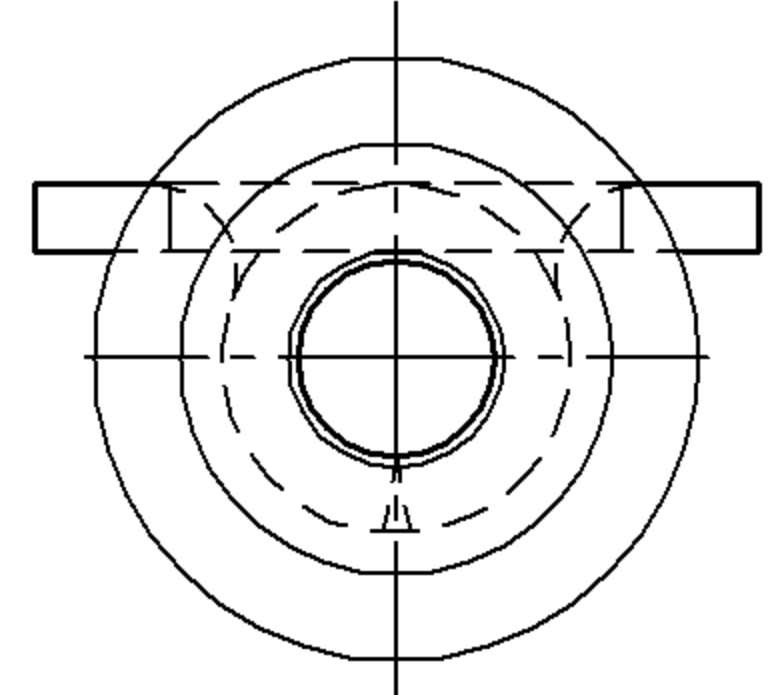

General

Insulation Type Vinyl
Material Copper
Finish Electro-tin plated
Color Blue
Wire Range 16-14 AWG
Stud Size #10

Dimension Information

L Inches (mm) 0.917
 W Inches (mm) 0.335
 D Inches (mm) 0.177
 d1 Inches (mm) 0.091
 d2 Inches (mm) 0.209
 E Inches (mm) 0.453
 F Inches (mm) 0.307
 T Inches (mm) 0.031

REV	DESCRIPTION	DATE
△	RDK-97048	2008/09/15
△	RDK-97127	2008/09/15
△	RDK-98020	2009/08/21

- NOTE :
1. MAXIMUM ELECTRIC CURRENT :

A.W.G.	16	14	
AMP.	18	30	
 2. MAXIMUM ELECTRICAL RATING : 105°C 600 VOLTS MAX.
 3. INSULATION MATERIAL : VINYL
 4. INSULATION COLOR : BLUE
 5. TERMINAL MATERIAL : COPPER
 6. WIRE RANGE : 16-14 A.W.G. (1.5-2.5 mm²)
 7. TERMINAL SURFACE TREATMENT : TIN PLATED
 8. TERMINAL THICKNESS : 0.80 mm

Tolerance Unless	
△	Otherwise Specified
0 >	mm ±
>	mm ±
>	mm ±
>	mm ±
	ANGLE
	0° >
	° REF ±
	° ±
	° ±

NAME	VINYL-INSULATED(EASY ENTRY) RING TERMINALS			UNIT	mm	
PART NO.	10036	MATERIAL	-----	APPROVE		
NUMBER		SCALE	SHEET	PAGE	CHECKED	
DATE	2007/08/17	4/1	1-3	10F2	DRAWN	