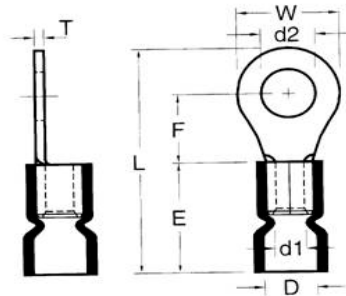

Catalog Number 10036
UPC Number 60198610036
Description Vinyl Insulated Ring Terminals
 16-14 AWG

Features

- Color Coded insulation for easy identification
- Manufactured from high strength copper alloy
- Electro-tin plated for corrosion resistance
- Easy entry expanded insulation eliminates strand “Hang Up”, increases the crimping rates and the reliability of the termination
- Wire range stamped on the surface for easy interpretation
- Butted seams prevent splitting under maximum pressure
- Serrated barrel & flared position of sleeves provide excellent contact & mechanical stress relief at insulation & barrel junction
- Packed in Zip Lock plastic bags with punched hole for pegboard hanging

General

Insulation Type Vinyl
Material Copper
Finish Electro-tin plated
Color Blue
Wire Range 16-14 AWG
Stud Size #10

Dimension Information

L Inches (mm) 0.917
 W Inches (mm) 0.335
 D Inches (mm) 0.177
 d1 Inches (mm) 0.091
 d2 Inches (mm) 0.209
 E Inches (mm) 0.453
 F Inches (mm) 0.307
 T Inches (mm) 0.031

REV	DESCRIPTION	DATE
△	RDK-97048	2008/09/15
△	RDK-97127	2008/09/15
△	RDK-98020	2009/08/21

- NOTE :
1. MAXIMUM ELECTRIC CURRENT :

A.W.G.	16	14	
AMP.	18	30	
 2. MAXIMUM ELECTRICAL RATING : 105°C 600 VOLTS MAX.
 3. INSULATION MATERIAL : VINYL
 4. INSULATION COLOR : BLUE
 5. TERMINAL MATERIAL : COPPER
 6. WIRE RANGE : 16-14 A.W.G. (1.5-2.5 mm²)
 7. TERMINAL SURFACE TREATMENT : TIN PLATED
 8. TERMINAL THICKNESS : 0.80 mm

Tolerance Unless	
△	Otherwise Specified
0 >	mm ±
>	mm ±
>	mm ±
>	mm ±
	ANGLE
	0° >
	° REF ±
	° ±
	° ±

NAME	VINYL-INSULATED(EASY ENTRY) RING TERMINALS			UNIT	mm	
PART NO.	10036	MATERIAL	-----	APPROVE		
NUMBER		SCALE	SHEET	PAGE	CHECKED	
DATE	2007/08/17	4/1	1-3	10F2	DRAWN	