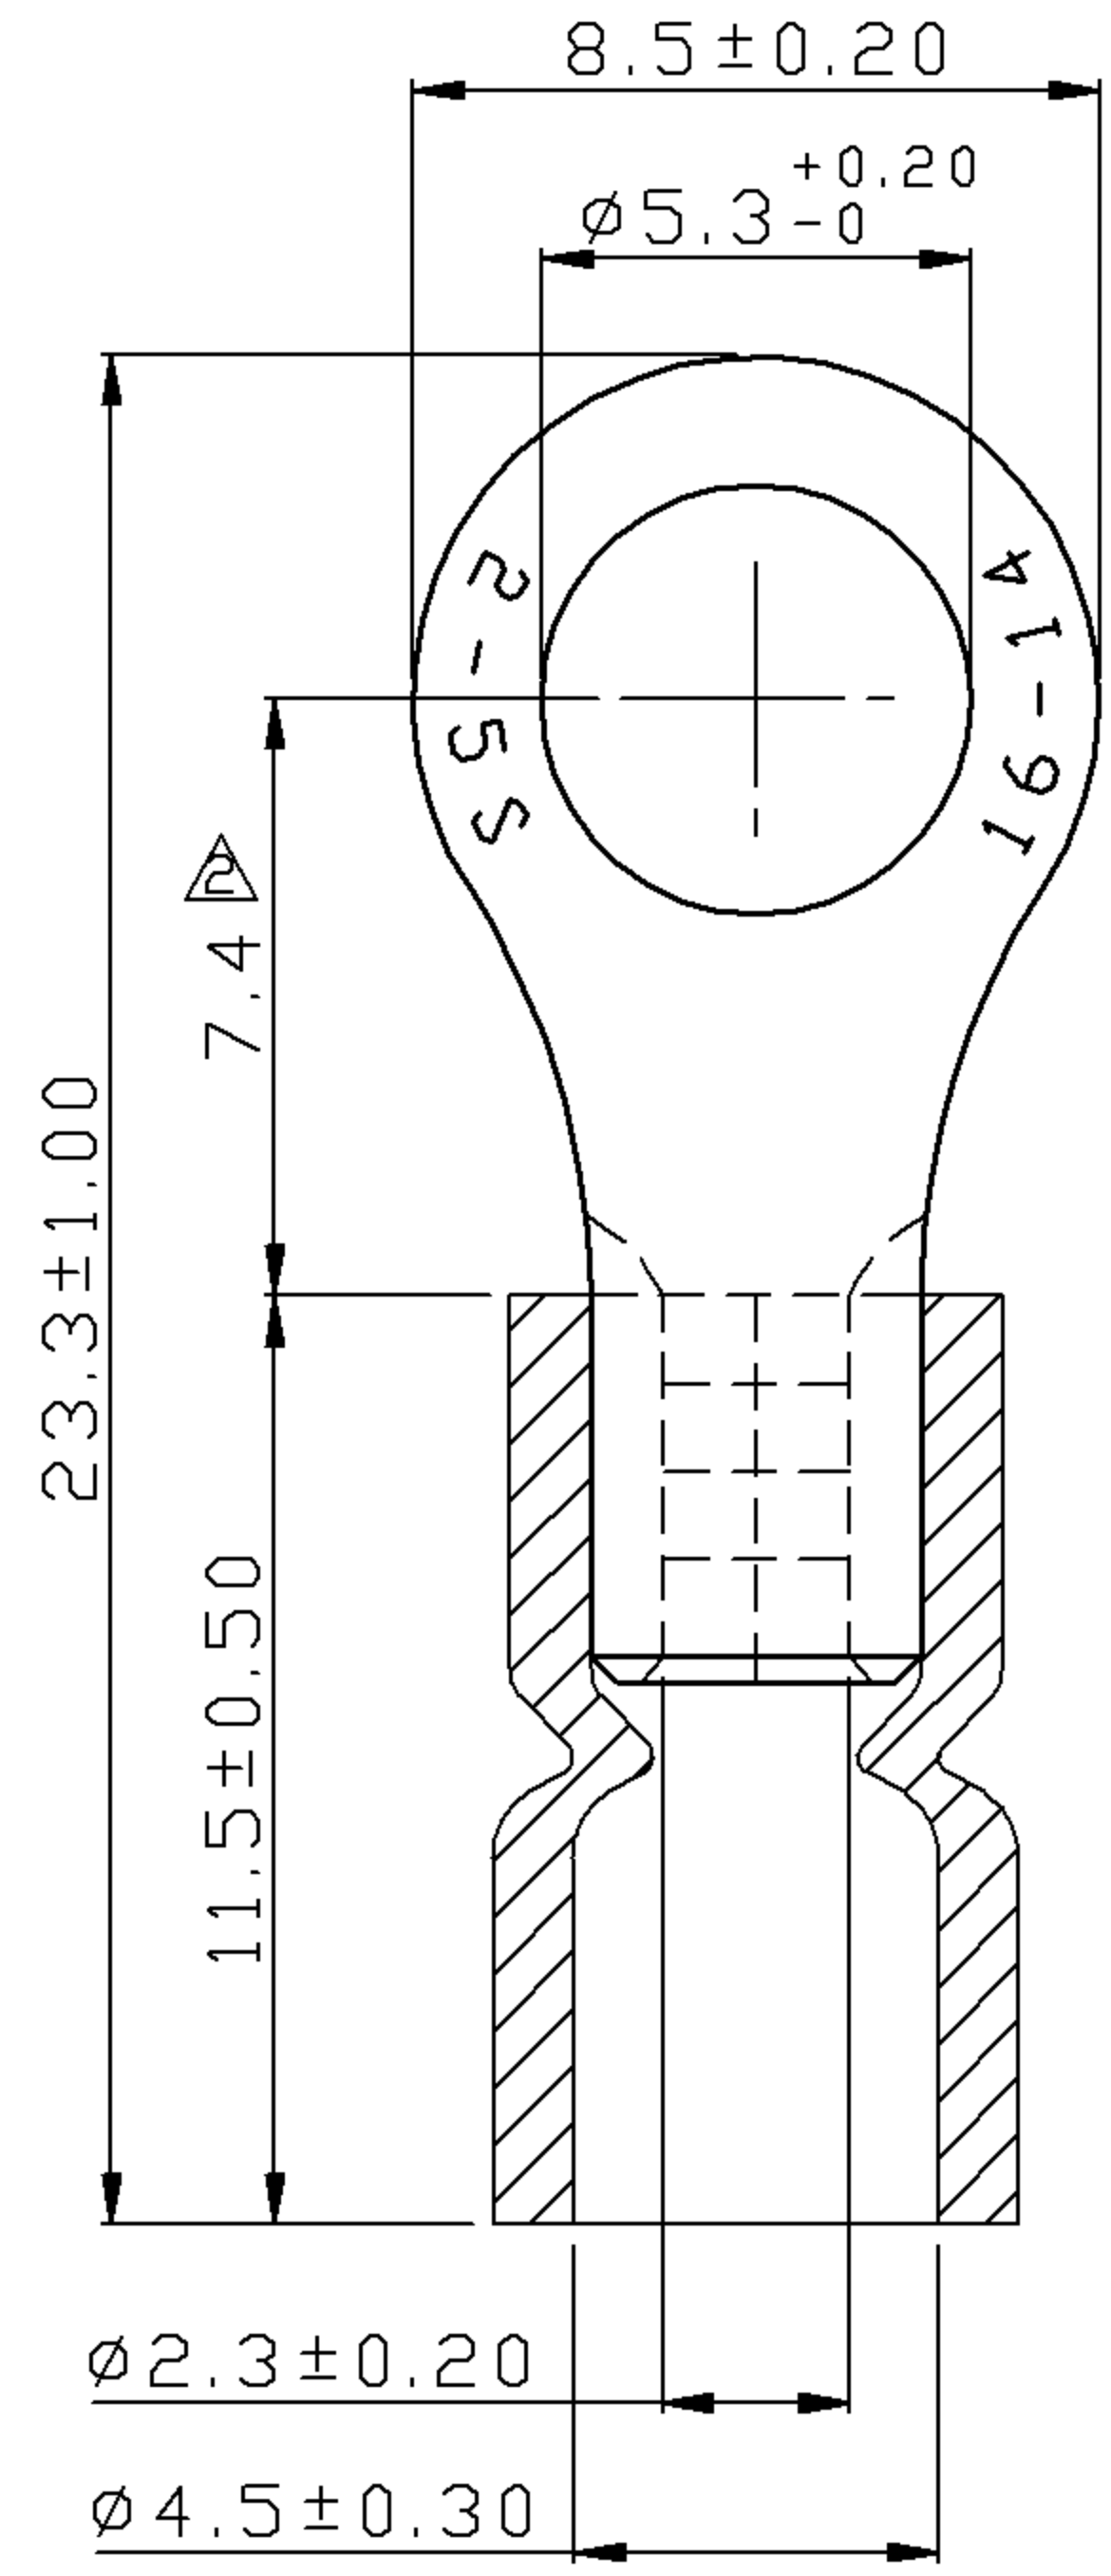

Catalog Number 10036
UPC Number 60198610036
Description Vinyl Insulated Ring Terminals
 16-14 AWG

Features

- Color Coded insulation for easy identification
- Manufactured from high strength copper alloy
- Electro-tin plated for corrosion resistance
- Easy entry expanded insulation eliminates strand “Hang Up”, increases the crimping rates and the reliability of the termination
- Wire range stamped on the surface for easy interpretation
- Butted seams prevent splitting under maximum pressure
- Serrated barrel & flared position of sleeves provide excellent contact & mechanical stress relief at insulation & barrel junction
- Packed in Zip Lock plastic bags with punched hole for pegboard hanging

General

Insulation Type Vinyl
Material Copper
Finish Electro-tin plated
Color Blue
Wire Range 16-14 AWG
Stud Size #10

Dimension Information

L Inches (mm) 0.917
 W Inches (mm) 0.335
 D Inches (mm) 0.177
 d1 Inches (mm) 0.091
 d2 Inches (mm) 0.209
 E Inches (mm) 0.453
 F Inches (mm) 0.307
 T Inches (mm) 0.031

REV	DESCRIPTION	DATE
△	RDK-97048	2008/09/15
△	RDK-97127	2008/09/15
△	RDK-98020	2009/08/21

- NOTE :
1. MAXIMUM ELECTRIC CURRENT :

A.W.G.	16	14	
AMP.	18	30	
 2. MAXIMUM ELECTRICAL RATING : 105°C 600 VOLTS MAX.
 3. INSULATION MATERIAL : VINYL
 4. INSULATION COLOR : BLUE
 5. TERMINAL MATERIAL : COPPER
 6. WIRE RANGE : 16-14 A.W.G. (1.5-2.5 mm²)
 7. TERMINAL SURFACE TREATMENT : TIN PLATED
 8. TERMINAL THICKNESS : 0.80 mm

Tolerance Unless	
△	Otherwise Specified
0 >	mm ±
>	mm ±
>	mm ±
>	mm ±
	ANGLE
	0° >
	° REF ±
	° ±
	° ±

NAME	VINYL-INSULATED(EASY ENTRY) RING TERMINALS			UNIT	mm	
PART NO.	10036	MATERIAL	-----	APPROVE		
NUMBER		SCALE	SHEET	PAGE	CHECKED	
DATE	2007/08/17	4/1	1-3	10F2	DRAWN	