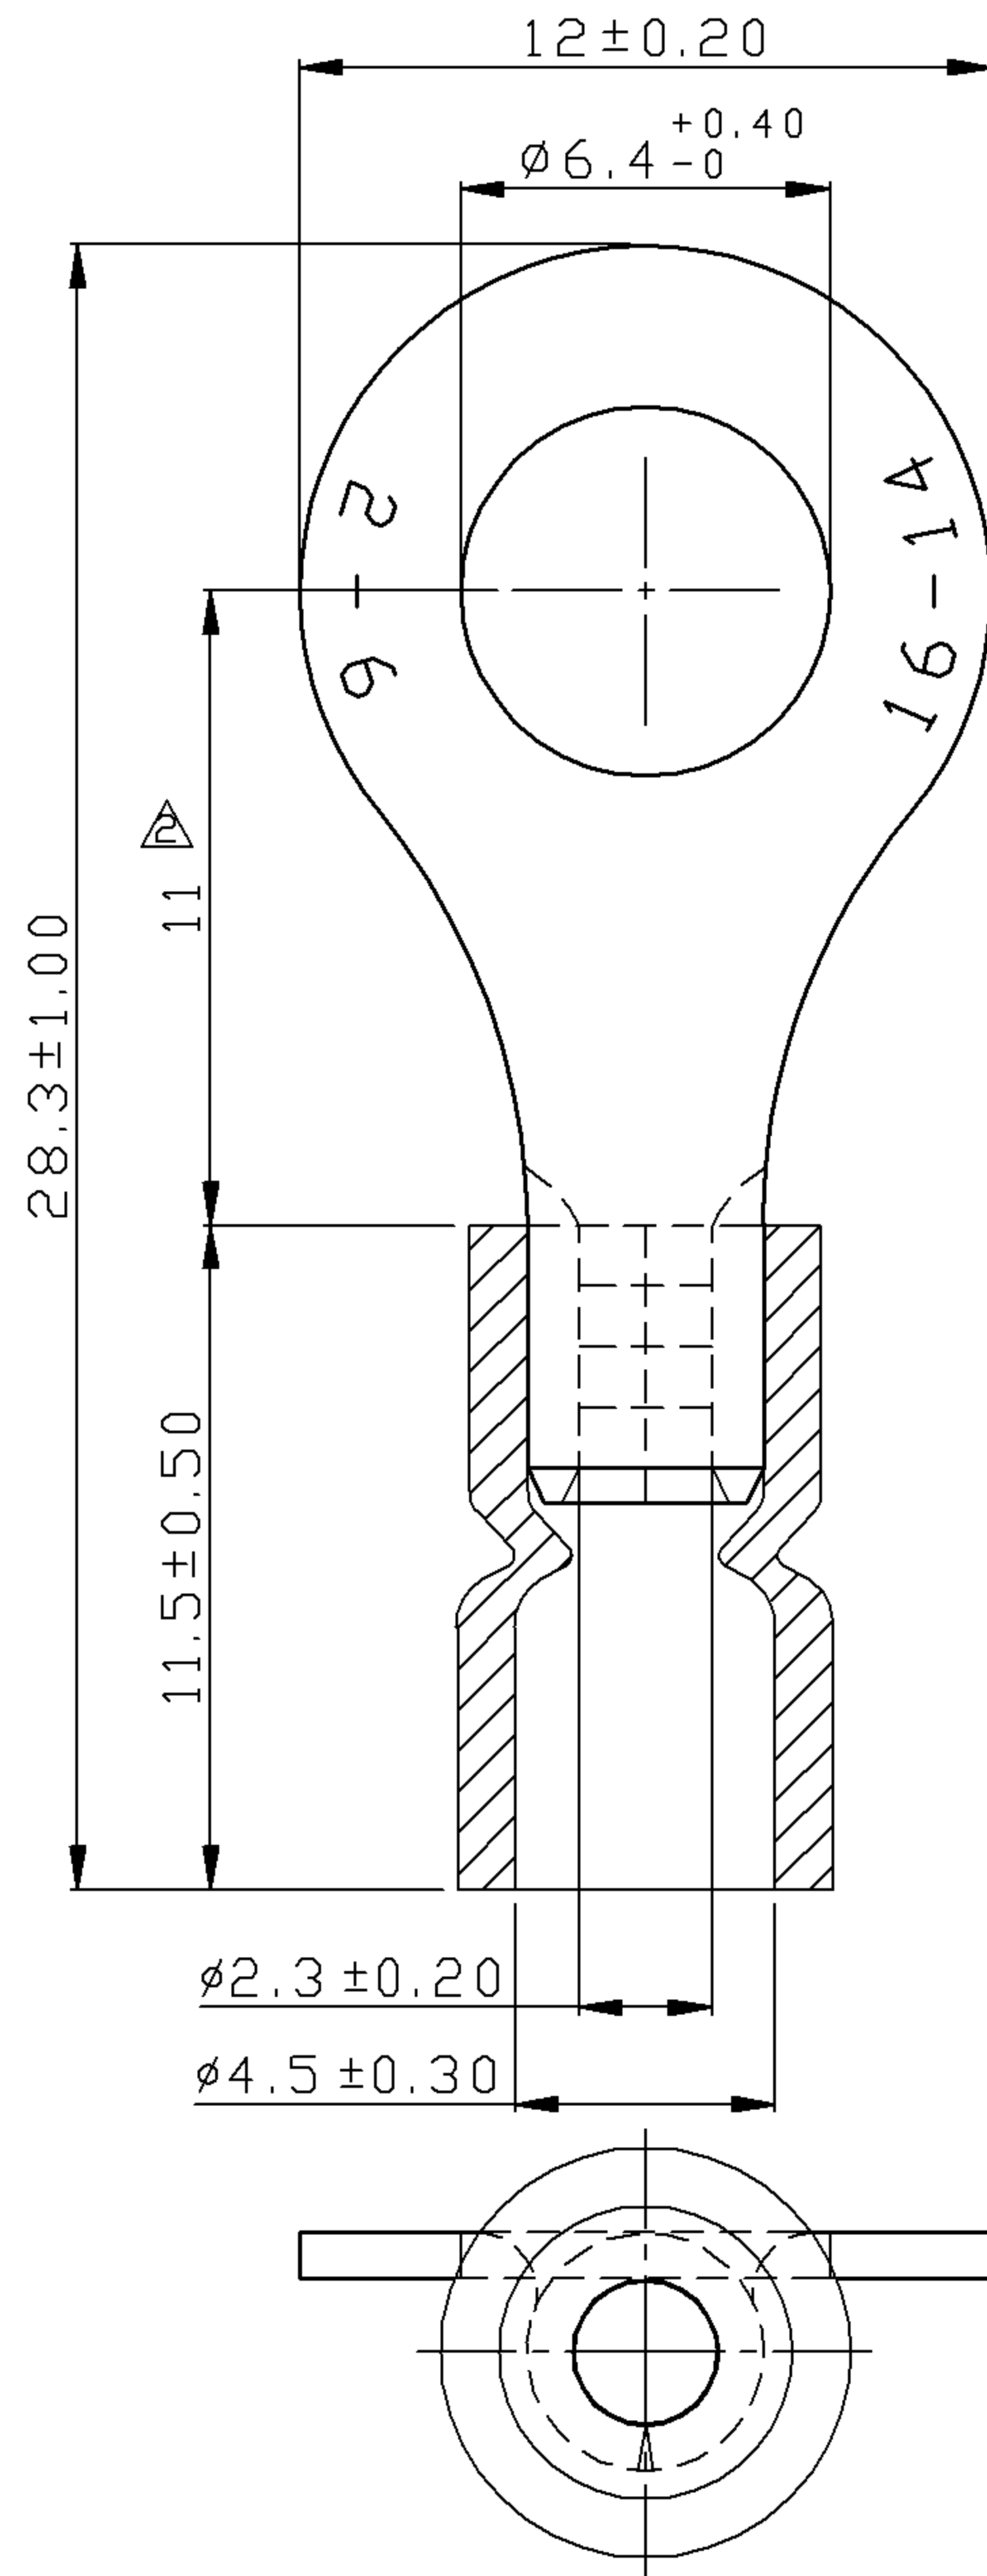

REV	DESCRIPTION	DATE
△	RDK-97048	2009/08/21
△	RDK-97127	2009/08/21
△	RDK-98020	2009/08/21

1. NOTE :

1. MAXIMUM ELECTRIC CURRENT :

A.W.G.	16	14	
AMP.	18	30	

2. MAXIMUM ELECTRICAL RATING : 105°C 600 VOLTS MAX.
3. INSULATION MATERIAL : VINYL
4. INSULATION COLOR : BLUE
5. TERMINAL MATERIAL : COPPER
6. WIRE RANGE : 16-14 A.W.G. (1.5-2.5 mm²)
7. TERMINAL SURFACE TREATMENT : TIN PLATED
8. TERMINAL THICKNESS : 0.80 mm

△ Tolerance Unless	
Otherwise Specified	
0 >	mm ±
>	mm ±
>	mm ±
>	mm ±
	ANGLE
	0° >
	° REF ±
	° ±
	° ±

NAME	VINYL-INSULATED (EASY ENTRY) RING TERMINALS			UNIT	mm	
PART NO.	10038	MATERIAL	-----	APPROVE		
NUMBER		SCALE	SHEET	PAGE	CHECKED	
DATE	2007/04/27	4/1	1-3	10F2	DRAWN	

Morris Products Inc.
53 Carey Rd. Queensbury, NY 12804