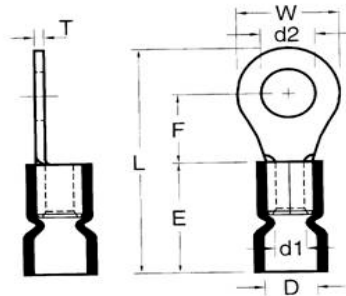

Catalog Number 10038
UPC Number 60198610038
Description Vinyl Insulated Ring Terminals
 16-14 AWG

Features

- Color Coded insulation for easy identification
- Manufactured from high strength copper alloy
- Electro-tin plated for corrosion resistance
- Easy entry expanded insulation eliminates strand “Hang Up”, increases the crimping rates and the reliability of the termination
- Wire range stamped on the surface for easy interpretation
- Butted seams prevent splitting under maximum pressure
- Serrated barrel & flared position of sleeves provide excellent contact & mechanical stress relief at insulation & barrel junction
- Packed in Zip Lock plastic bags with punched hole for pegboard hanging

General

Insulation Type Vinyl
Material Copper
Finish Electro-tin plated
Color Blue
Wire Range 16-14 AWG
Stud Size 1/4

Dimension Information

L Inches (mm) 1.114
 W Inches (mm) 0.472
 D Inches (mm) 0.177
 d1 Inches (mm) 0.091
 d2 Inches (mm) 0.252
 E Inches (mm) 0.453
 F Inches (mm) 0.433
 T Inches (mm) 0.031

REV	DESCRIPTION	DATE
△	RDK-97048	2009/08/21
△	RDK-97127	2009/08/21
△	RDK-98020	2009/08/21

- NOTE :
1. MAXIMUM ELECTRIC CURRENT :

A.W.G.	16	14	
AMP.	18	30	
 2. MAXIMUM ELECTRICAL RATING : 105°C 600 VOLTS MAX.
 3. INSULATION MATERIAL : VINYL
 4. INSULATION COLOR : BLUE
 5. TERMINAL MATERIAL : COPPER
 6. WIRE RANGE : 16-14 A.W.G. (1.5-2.5 mm²)
 7. TERMINAL SURFACE TREATMENT : TIN PLATED
 8. TERMINAL THICKNESS : 0.80 mm

△ Tolerance Unless	
Otherwise Specified	
0 >	mm ±
>	mm ±
>	mm ±
>	mm ±
	ANGLE
	0° >
	° REF ±
	° ±
	° ±

NAME	VINYL-INSULATED (EASY ENTRY) RING TERMINALS			UNIT	mm	
PART NO.	10038	MATERIAL	-----	APPROVE		
NUMBER		SCALE	SHEET	PAGE	CHECKED	
DATE	2007/04/27	4/1	1-3	10F2	DRAWN	