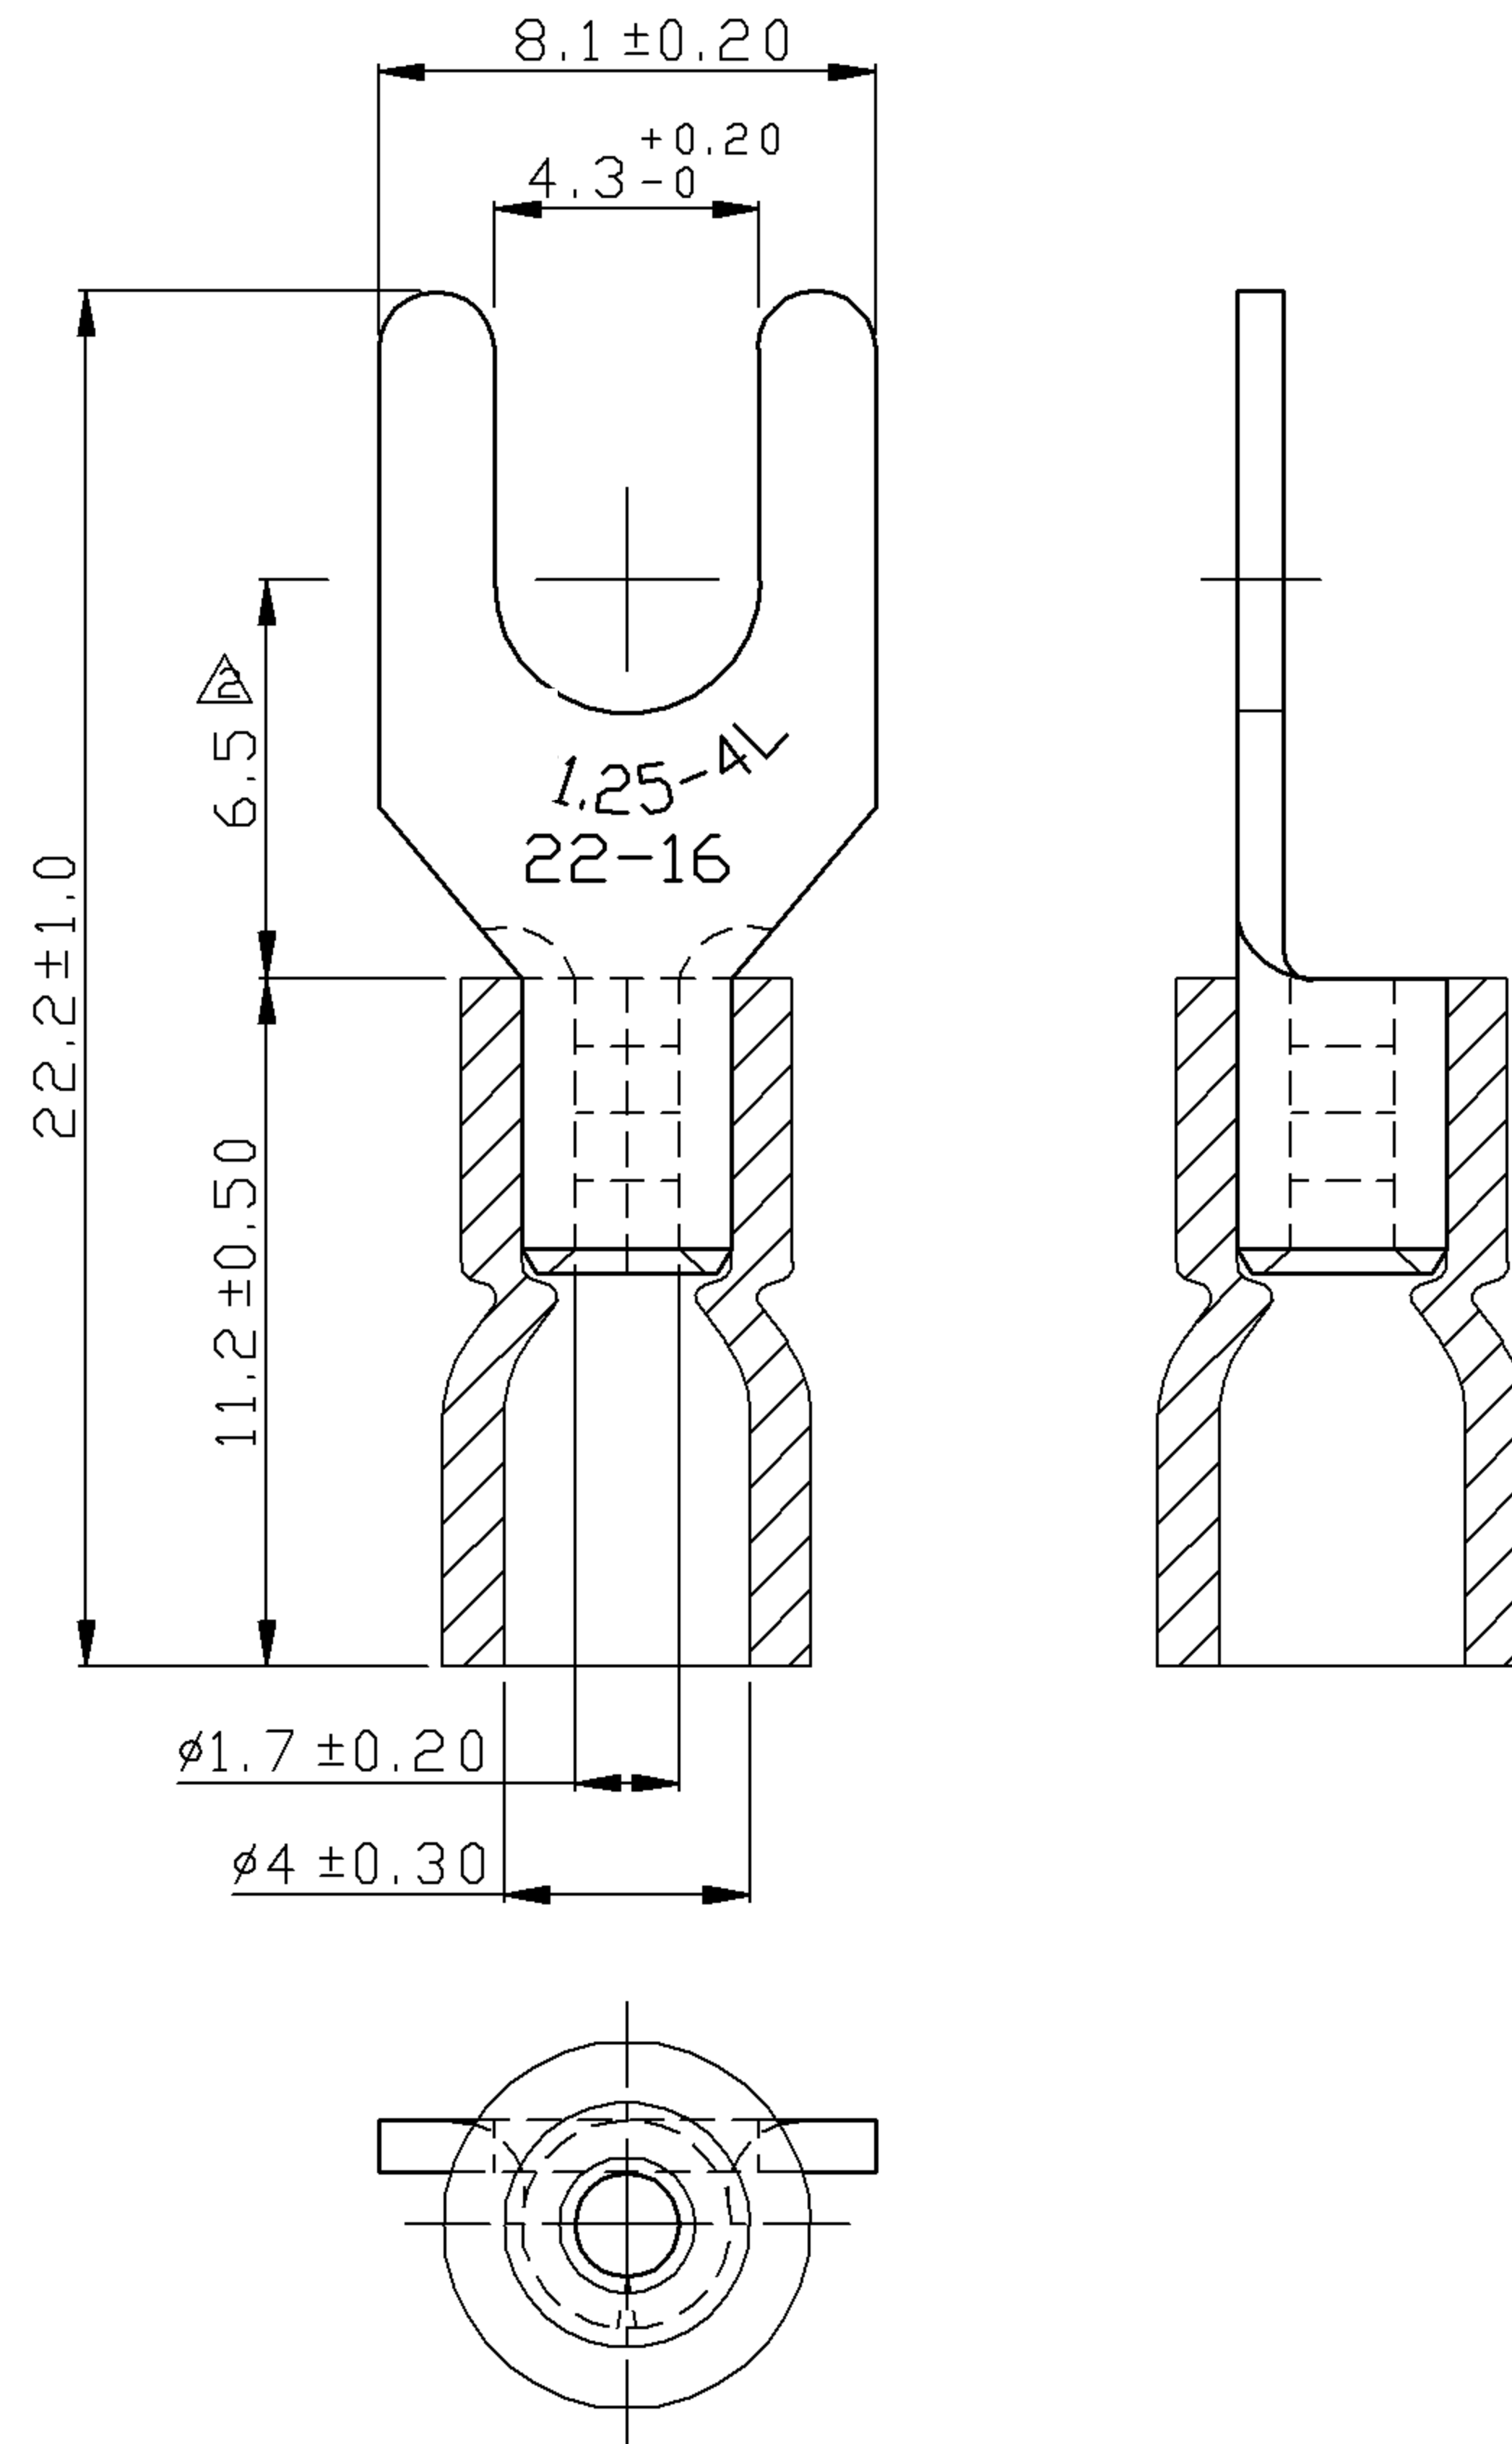

REV	DESCRIPTION	DATE
△	RDK-97048	2009/07/24
△	RDK-97127	2009/07/24
△	RDK-98020	2009/07/24

1. NOTE :

1. MAXIMUM ELECTRIC CURRENT :

A.W.G.	22	20	18	16
AMP.	9	12	17	18

2. MAXIMUM ELECTRICAL RATING : 105°C 600 VOLTS MAX.
3. INSULATION MATERIAL : VINYL
4. INSULATION COLOR : RED
5. TERMINAL MATERIAL : COPPER
6. WIRE RANGE : 22-16 A.W.G. (0.5-1.5 mm²)
7. TERMINAL SURFACE TREATMENT : TIN PLATED
8. TERMINAL THICKNESS : 0.75 mm

△ Tolerance Unless	
Otherwise Specified	
0 >	mm ±
>	mm ±
>	mm ±
>	mm ±
	ANGLE
0° >	° REF ±
>	° ±
>	° ±

NAME	VINYL-INSULATED (EASY ENTRY) SPADE TERMINALS			UNIT	mm	
PART NO.	10114	MATERIAL	-----	APPROVE		
NUMBER		SCALE	SHEET	PAGE	CHECKED	
DATE	2006/06/22	4/1	1-3	10F2	DRAWN	

Morris Products Inc.
53 Carey Rd. Queensbury NY 12804