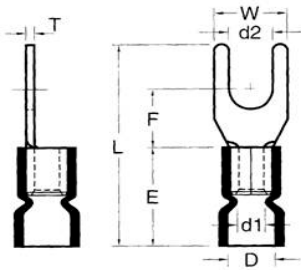

Catalog Number 10114
UPC Number 60198610114
Description Vinyl Insulated Fork Spade Terminal
 22-16 AWG

Features

- Color Coded insulation for easy identification
- Manufactured from high strength copper alloy
- Electro-tin plated for corrosion resistance
- Easy entry expanded insulation eliminates strand “Hang Up”, increases the crimping rates and the reliability of the termination
- Wire range stamped on the surface for easy interpretation
- Butted seams prevent splitting under maximum pressure
- Serrated barrel & flared insulation sleeve provides excellent contact & mechanical stress relief at insulation & barrel junction

General

Insulation Type Vinyl
Material Copper Tubular/Copper Plate
Finish Electro-Tin Plated
Color Red
Wire Range 22-16
Stud Size #8

Dimension Information

L Inches (mm) 0.874
D Inches (mm) 0.157
D1 Inches (mm) 0.067
D2 Inches (mm) 0.169
E Inches (mm) 0.441
F Inches (mm) 0.256
W Inches (mm) 0.319
T Inches (mm) 0.03

Specifications

Temperature Rating 105°C
Voltage Rating 600 V
Flammability Rating UL94V-O
Amp Rating

22 AWG	9 Amps
20 AWG	12 Amps
18 AWG	17 Amps
16 AWG	18 Amps

Packaging

Bag Qty 100
Master Bag Qty 1000

Certifications

△ Tolerance Unless	
Otherwise Specified	
0 >	mm ±
>	mm ±
>	mm ±
>	mm ±
	ANGLE
0° >	° REF ±
>	° ±
>	° ±

NAME	VINYL-INSULATED (EASY ENTRY) SPADE TERMINALS			UNIT	mm	
PART NO.	10114	MATERIAL	-----	APPROVE		
NUMBER		SCALE	SHEET	PAGE	CHECKED	
DATE	2006/06/22	4/1	1-3	10F2	DRAWN	