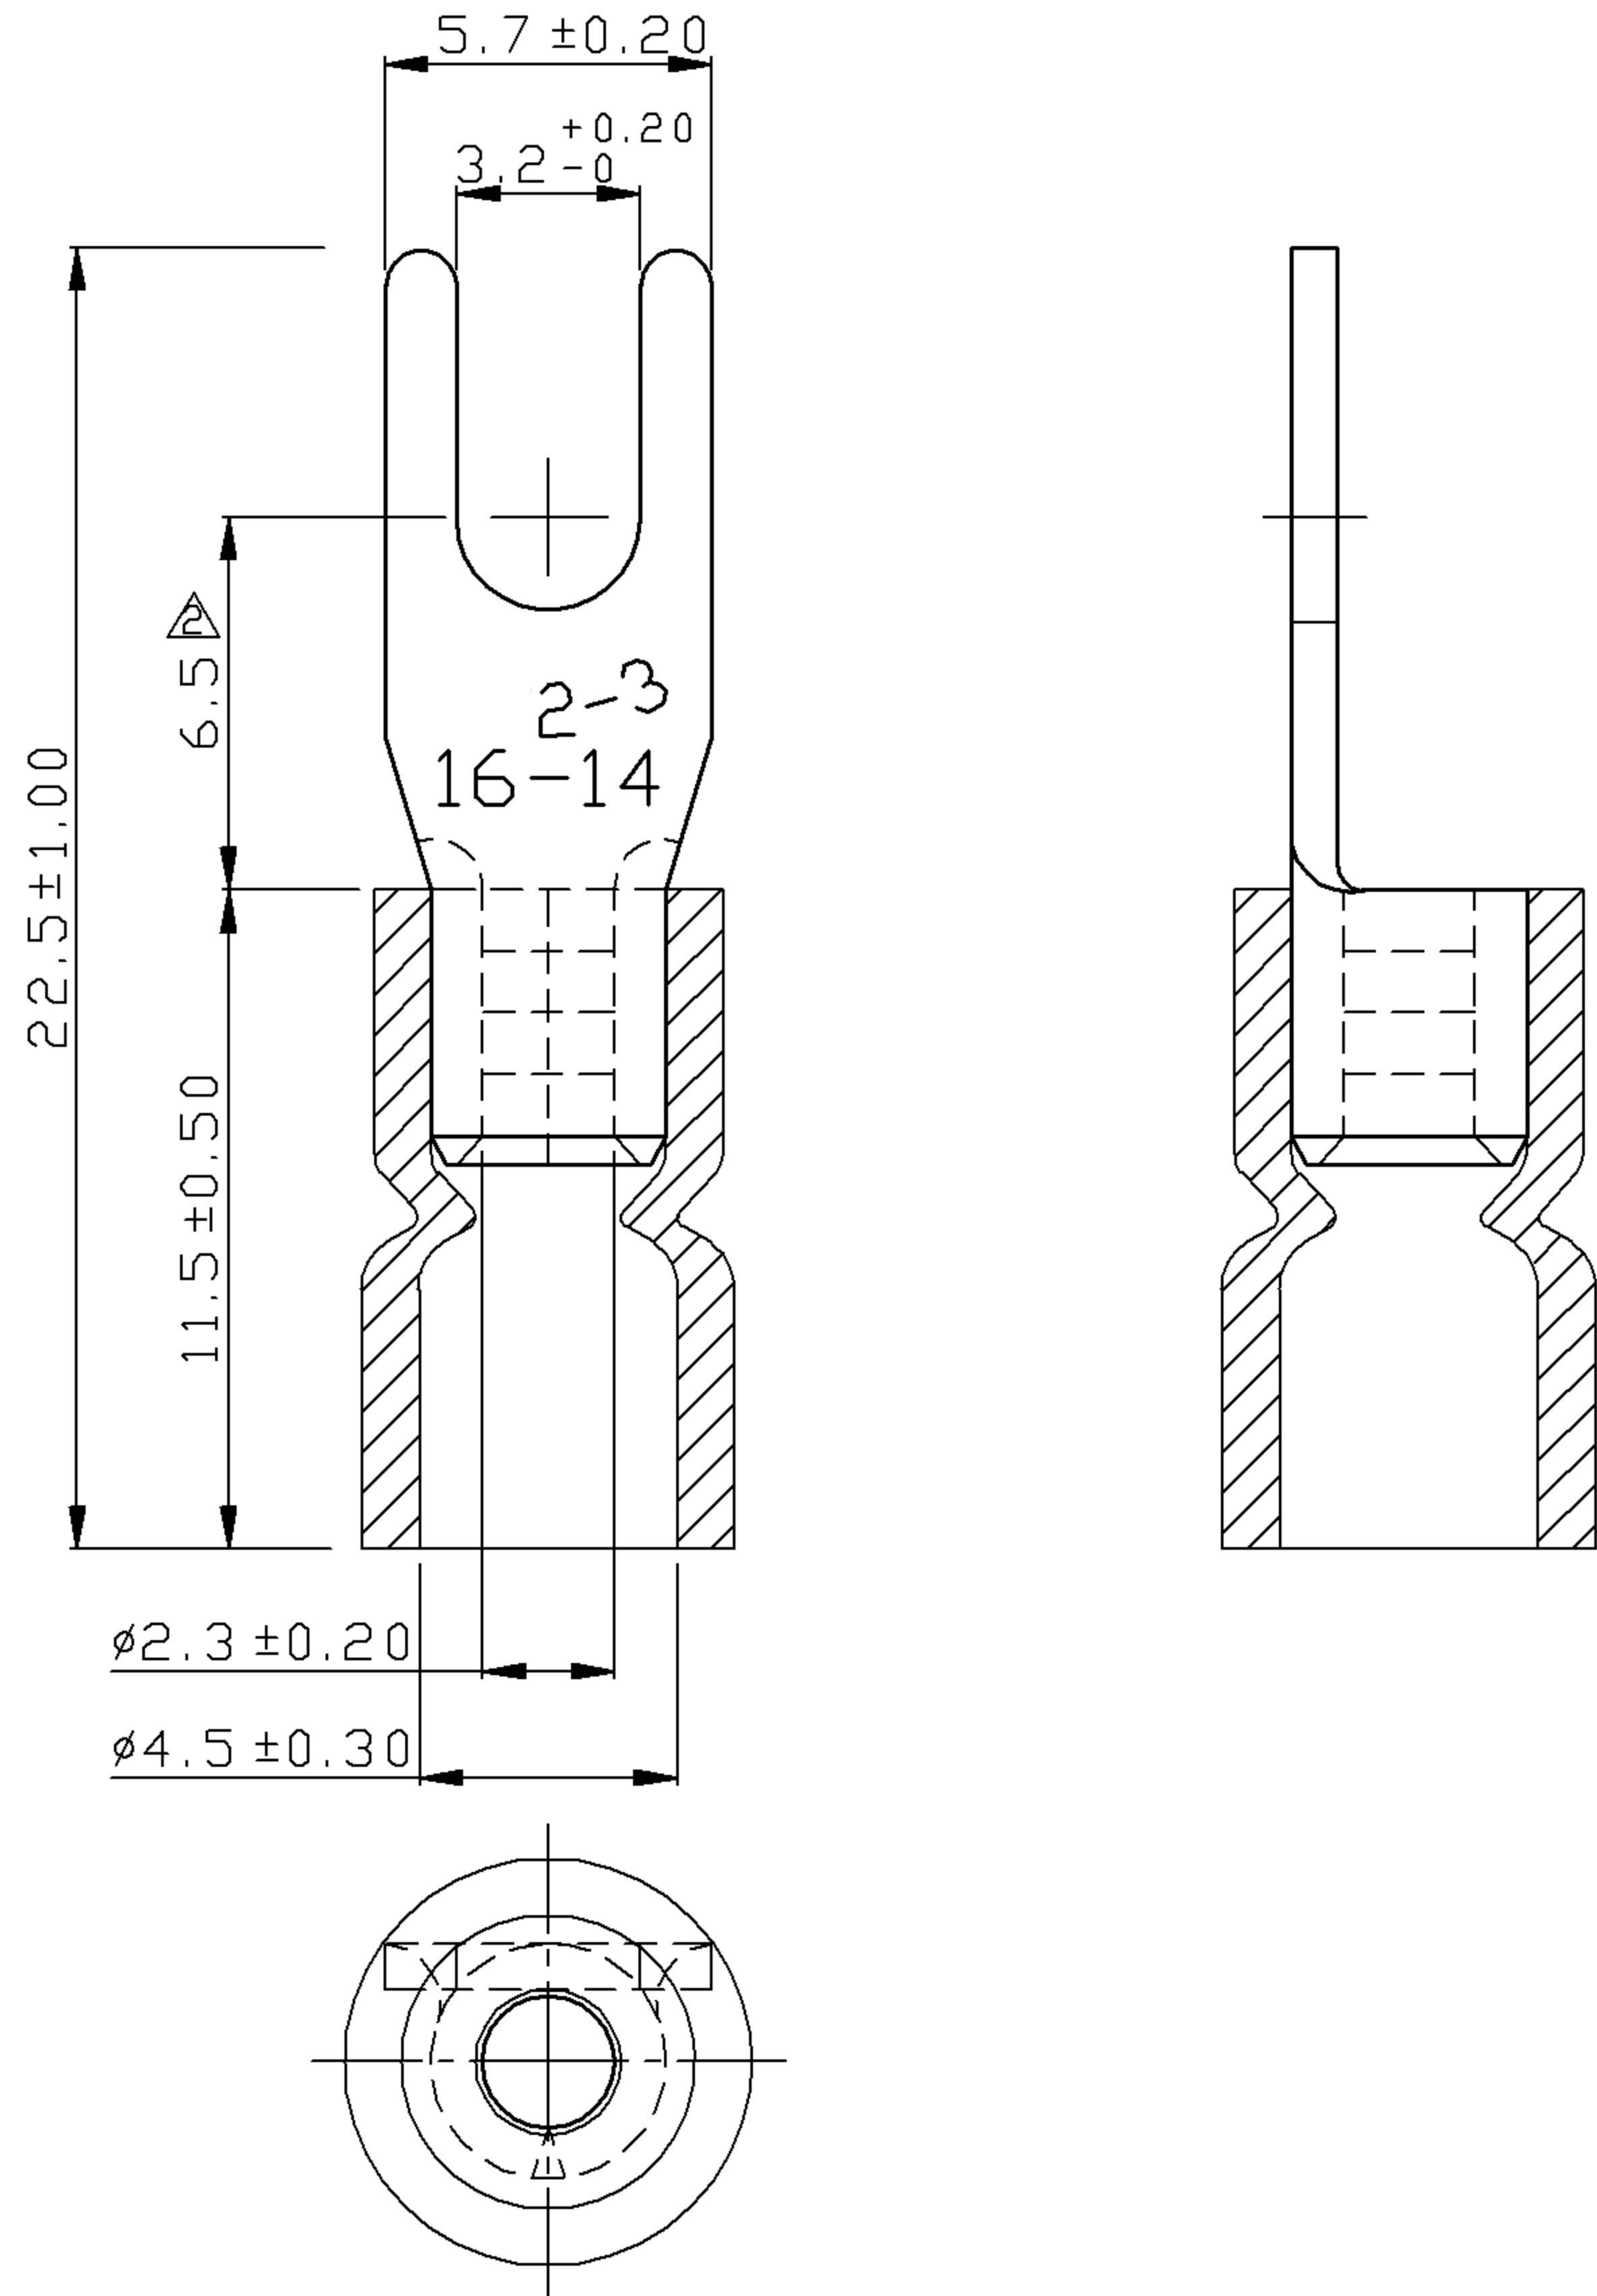

Catalog Number 10120
UPC Number 60198610120
Description Vinyl Insulated Fork Spade Terminal
 16-14 AWG

Features

- Color Coded insulation for easy identification
- Manufactured from high strength copper alloy
- Electro-tin plated for corrosion resistance
- Easy entry expanded insulation eliminates strand “Hang Up”, increases the crimping rates and the reliability of the termination
- Wire range stamped on the surface for easy interpretation
- Butted seams prevent splitting under maximum pressure
- Serrated barrel & flared insulation sleeve provides excellent contact & mechanical stress relief at insulation & barrel junction

General

Insulation Type Vinyl
 Material Copper Tubular/Copper Plate
 Finish Electro-Tin Plated
 Color Blue
 Wire Range 16-14
 Stud Size #4

Dimension Information

L Inches (mm) 0.886
 D Inches (mm) 0.177
 D1 Inches (mm) 0.091
 D2 Inches (mm) 0.126
 E Inches (mm) 0.453
 F Inches (mm) 0.256
 W Inches (mm) 0.224
 T Inches (mm) 0.031

Morris Products 53 Carey Road, Queensbury, NY 12804

www.morrisproducts.com

REV	DESCRIPTION	DATE
△	RDK-97048	2008/09/12
△	RDK-97127	2008/09/12
△	RDK-98020	2009/07/24

- NOTE :
1. MAXIMUM ELECTRIC CURRENT :