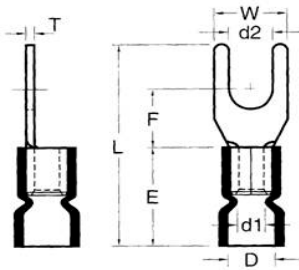

Catalog Number 10120
UPC Number 60198610120
Description Vinyl Insulated Fork Spade Terminal
 16-14 AWG

Features

- Color Coded insulation for easy identification
- Manufactured from high strength copper alloy
- Electro-tin plated for corrosion resistance
- Easy entry expanded insulation eliminates strand “Hang Up”, increases the crimping rates and the reliability of the termination
- Wire range stamped on the surface for easy interpretation
- Butted seams prevent splitting under maximum pressure
- Serrated barrel & flared insulation sleeve provides excellent contact & mechanical stress relief at insulation & barrel junction

General

Insulation Type Vinyl
 Material Copper Tubular/Copper Plate
 Finish Electro-Tin Plated
 Color Blue
 Wire Range 16-14
 Stud Size #4

Dimension Information

L Inches (mm) 0.886
 D Inches (mm) 0.177
 D1 Inches (mm) 0.091
 D2 Inches (mm) 0.126
 E Inches (mm) 0.453
 F Inches (mm) 0.256
 W Inches (mm) 0.224
 T Inches (mm) 0.031

Specifications

Temperature Rating 105°C
 Voltage Rating 600 V
 Flammability Rating UL94V-O
 Amp Rating 16 AWG 18 Amps
 14 AWG 30 Amps

Packaging

Bag Qty 100
 Master Bag Qty 1000

Certifications

UL Yes
 cUL Yes
 RoHS Yes

△ Tolerance Unless	
Otherwise Specified	
0 >	mm ± ANGLE
>	mm ± 0° ° REF ±
>	mm ± ° ° ±
>	mm ± ° ° ±

NAME	VINYL-INSULATED (EASY ENTRY) SPADE TERMINALS			UNIT	mm	
PART NO.	10120	MATERIAL	-----	APPROVE		
NUMBER		SCALE	SHEET	PAGE	CHECKED	
DATE	2006/06/22	4/1	1-3	10F2	DRAWN	