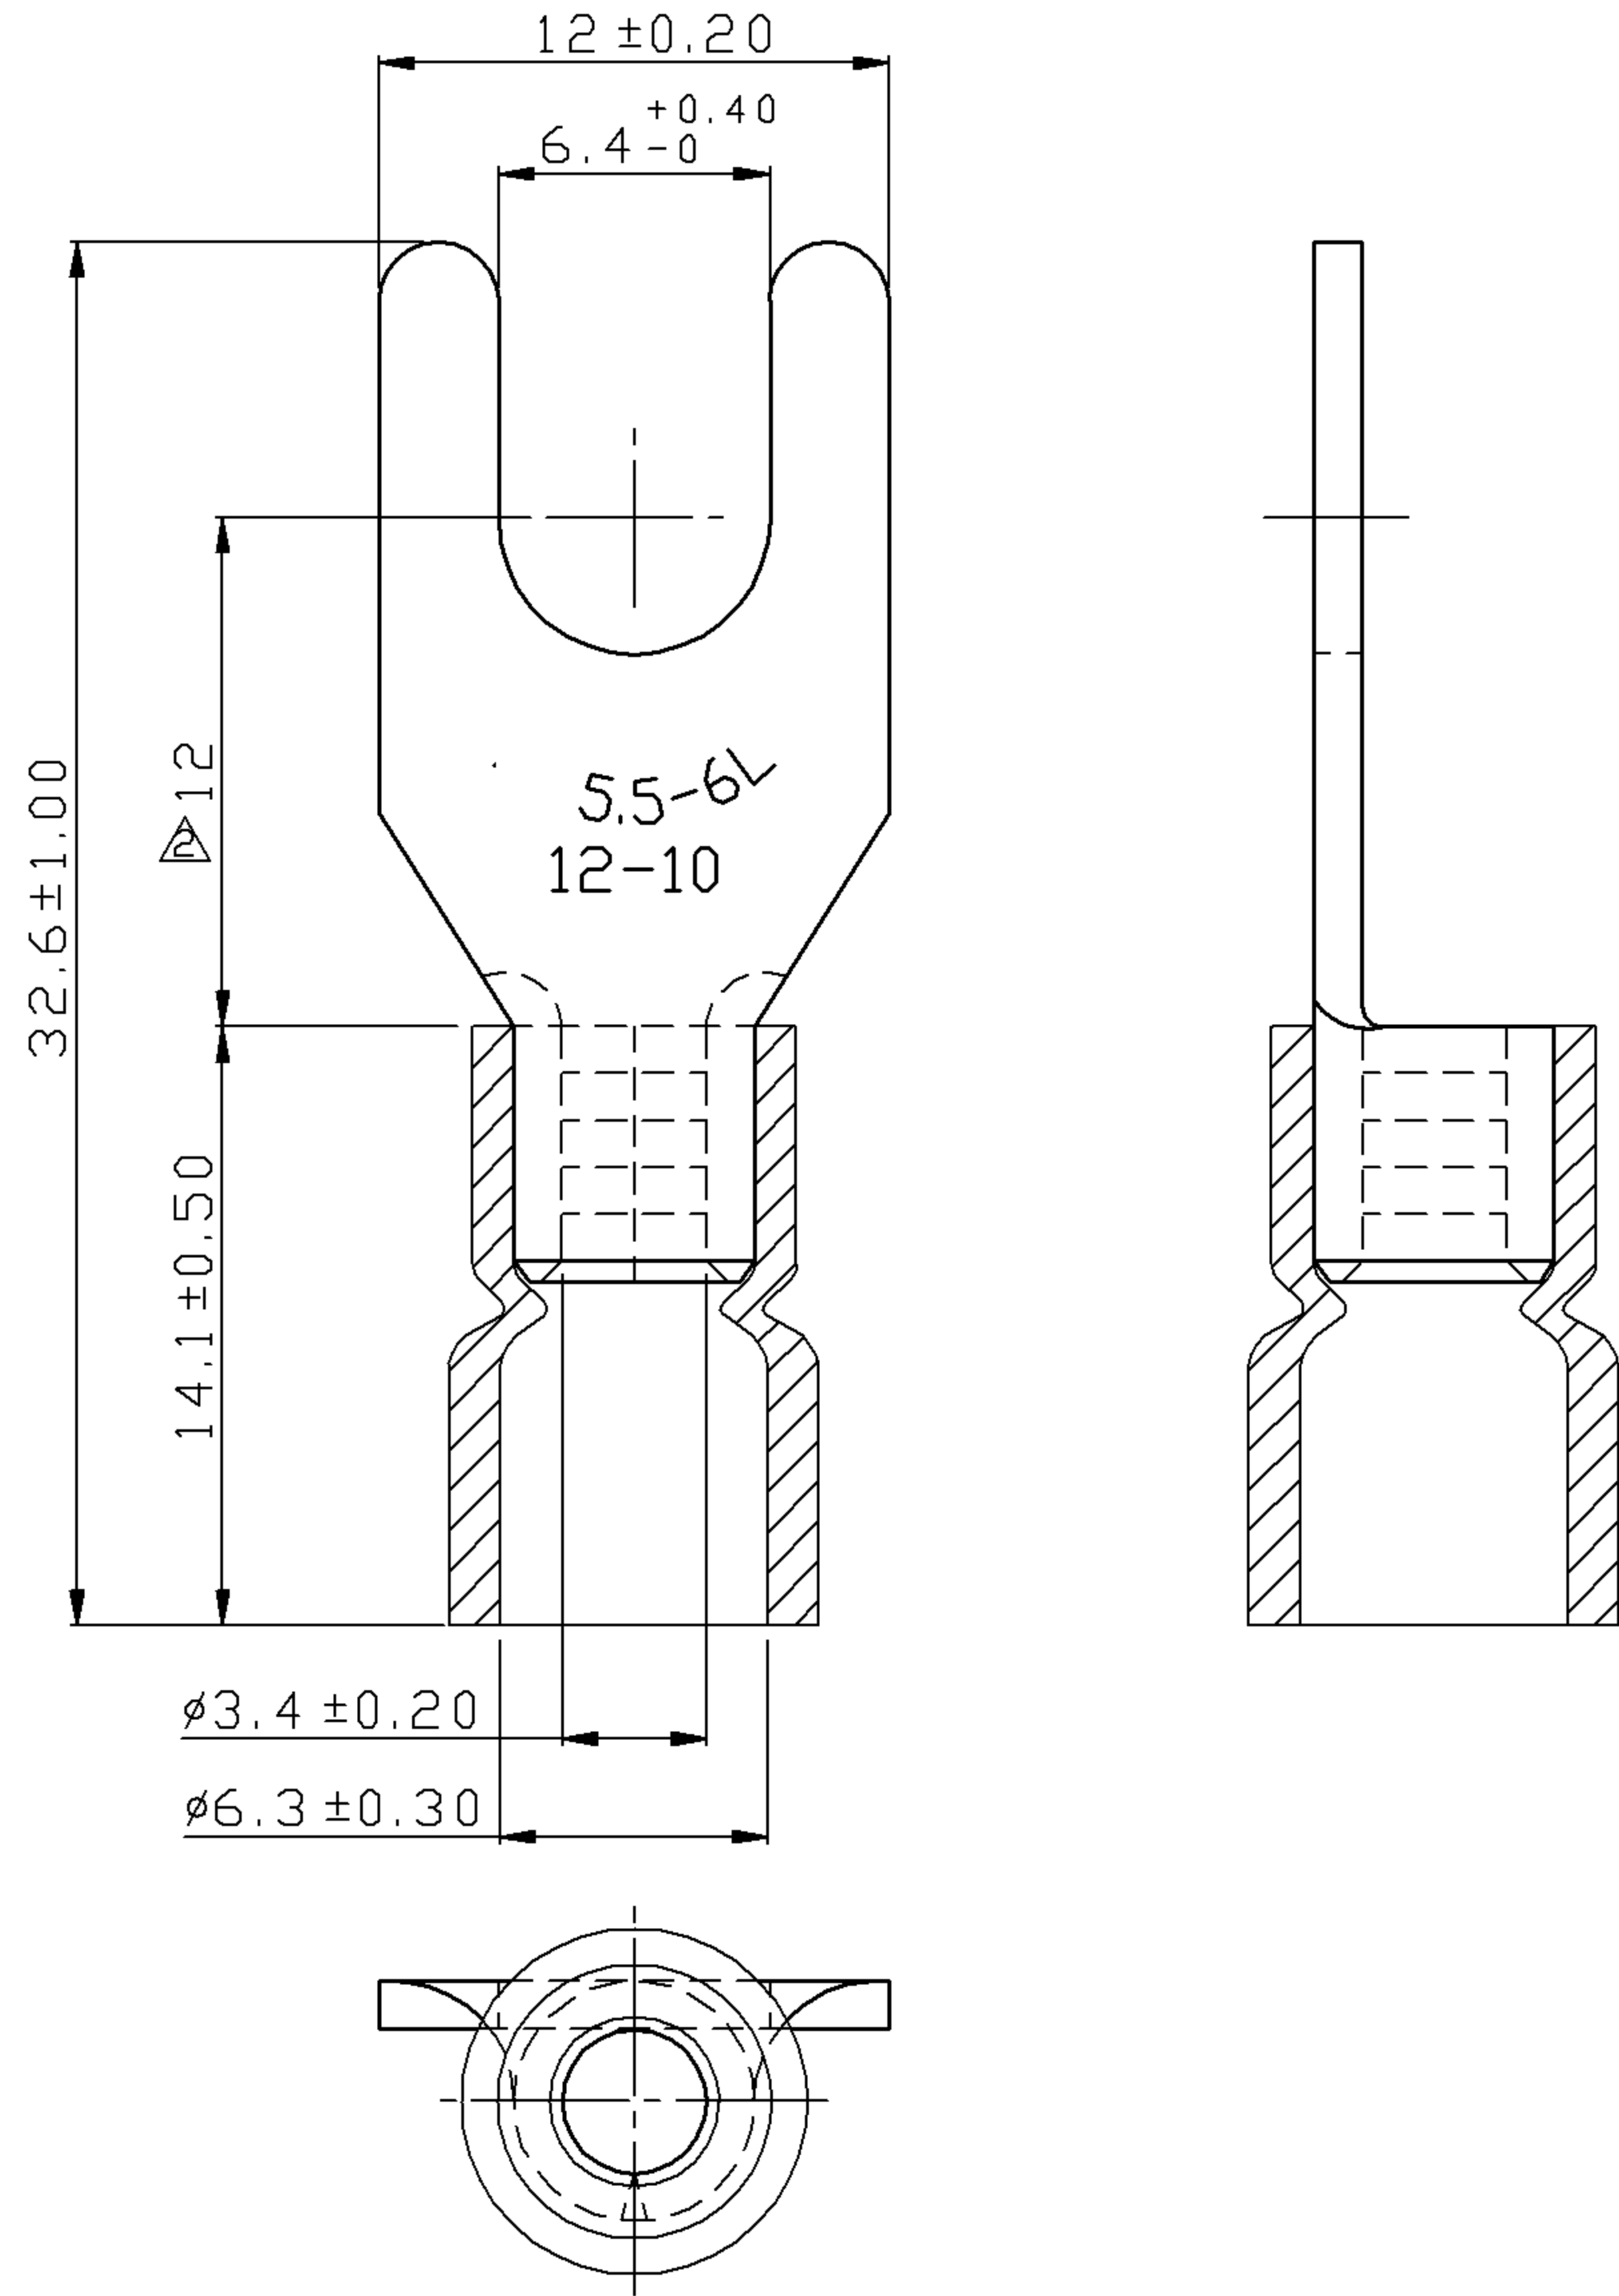

Catalog Number 10166
UPC Number 60198610166
Description Vinyl Insulated Fork Spade Terminal
 12-10 AWG

Features

- Color Coded insulation for easy identification
- Manufactured from high strength copper alloy
- Electro-tin plated for corrosion resistance
- Easy entry expanded insulation eliminates strand “Hang Up”, increases the crimping rates and the reliability of the termination
- Wire range stamped on the surface for easy interpretation
- Butted seams prevent splitting under maximum pressure
- Serrated barrel & flared insulation sleeve provides excellent contact & mechanical stress relief at insulation & barrel junction

General

Insulation Type Vinyl
Material Copper Tubular/Copper Plate
Finish Electro-Tin Plated
Color Yellow
Wire Range 12-10
Stud Size 1/4

Dimension Information

L Inches (mm) 1.283
D Inches (mm) 0.248
D1 Inches (mm) 0.134
D2 Inches (mm) 0.252
E Inches (mm) 0.555
F Inches (mm) 0.472
W Inches (mm) 0.472
T Inches (mm) 0.039

Morris Products 53 Carey Road, Queensbury, NY 12804

www.morrisproducts.com

REV	DESCRIPTION	DATE
△	RDK-97048	2008/09/12
△	RDK-97127	2008/09/12
△	RDK-98020	2009/07/24

- NOTE :
1. MAXIMUM ELECTRIC CURRENT :