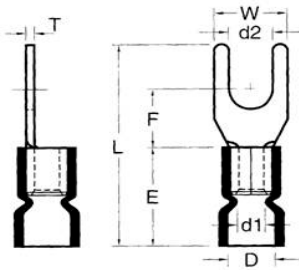

Catalog Number 10166
UPC Number 60198610166
Description Vinyl Insulated Fork Spade Terminal
 12-10 AWG

Features

- Color Coded insulation for easy identification
- Manufactured from high strength copper alloy
- Electro-tin plated for corrosion resistance
- Easy entry expanded insulation eliminates strand “Hang Up”, increases the crimping rates and the reliability of the termination
- Wire range stamped on the surface for easy interpretation
- Butted seams prevent splitting under maximum pressure
- Serrated barrel & flared insulation sleeve provides excellent contact & mechanical stress relief at insulation & barrel junction

General

Insulation Type Vinyl
Material Copper Tubular/Copper Plate
Finish Electro-Tin Plated
Color Yellow
Wire Range 12-10
Stud Size 1/4

Dimension Information

L Inches (mm) 1.283
D Inches (mm) 0.248
D1 Inches (mm) 0.134
D2 Inches (mm) 0.252
E Inches (mm) 0.555
F Inches (mm) 0.472
W Inches (mm) 0.472
T Inches (mm) 0.039

A.W.G.	12	10	
AMP.	35	50	
 2. MAXIMUM ELECTRICAL RATING : 105°C 600 VOLTS MAX.
 3. INSULATION MATERIAL : VINYL
 4. INSULATION COLOR : YELLOW
 5. TERMINAL MATERIAL : COPPER
 6. WIRE RANGE : 12-10 A.W.G. (4 - 6 mm²)
 7. TERMINAL SURFACE TREATMENT : TIN PLATED
 8. TERMINAL THICKNESS : 1.00 mm

△	Tolerance Unless Otherwise Specified		
0 >	mm ±	ANGLE	
>	mm ±	0° >	° REF ±
>	mm ±	° >	° ±
>	mm ±	° >	° ±

NAME	VINYL-INSULATED (EASY ENTRY) SPADE TERMINALS				UNIT	mm	
PART NO.	10166	MATERIAL	-----	APPROVE			
NUMBER		SCALE	SHEET	PAGE	CHECKED		
DATE	2006/06/22	3/1	1-3	10F2	DRAWN		