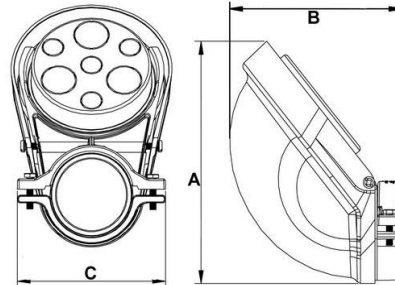

Morris CAT#: 15520-15529
Aluminum Service Entrance Cap -
Clamp On

Features:

- Clamp-on type head used with Rigid conduit, IMC or E.M.T. for pulling service drop conductors
- Cast Aluminum
- Bar type Clamp
- Heavy pressure clamp in body
- Weather resistant
- Assembled with electrical grade phenolic insulator with multiple holes

DIMENSIONS = INCHES

CAT. NO.	TRADE SIZE	DIMENSIONS			INNER BOX	OUTER BOX
		A	B	C		
15520	1/2"	2.68	2.50	2.19	-	100
15521	3/4"	3.04	2.76	2.39	-	100
15522	1"	3.48	2.96	2.58	-	100
15523	1-1/4"	4.22	3.27	3.06	-	60
15524	1-1/2"	5.22	4.28	3.49	-	60
15525	2"	6.68	5.81	4.33	-	30
15526	2-1/2"	9.94	7.05	6.54	1	4
15527	3"	11.69	8.54	6.93	1	4
15528	3-1/2"	11.69	8.54	7.28	1	4
15529	4"	11.69	8.54	7.86	1	4