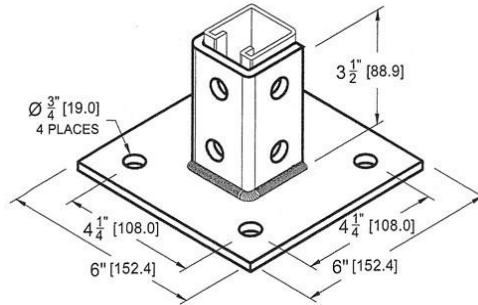

Morris CAT#: 17454
Post Base Single Channel
4 Hole Square
Strut 1-5/8"

Features:

- Secures Strut Assembly to Floor or other Surface
- Galvanized Steel
- 4 Mounting Holes
- Side Orientation
- 6" X 6" Base

<i>CAT. NO.</i>	<i>BOX QTY</i>
----------------------------	---------------------------

17454

5