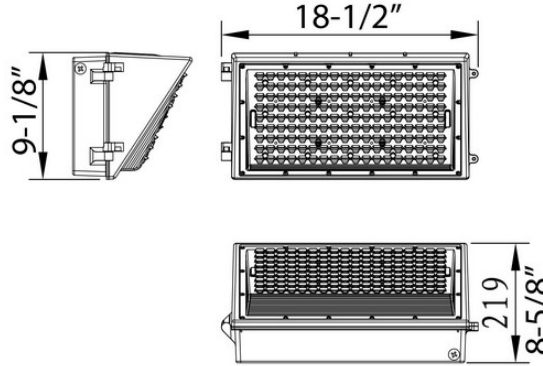

Morris CAT#: 71447A

LED Directed Optic Lens Wall Pack 120W

17450 Lumens 120-277V Bronze

Features:

- Use in general lighting applications: Parking Lots & Building Security
- Lumileds LUXEON 3030 LEDs
- Die Cast Aluminum Housing - Bronze Finish
- High Impact Polycarbonate Directed Optics Lens
- 4 Threaded Apertures -(1)Top, (1)Back, (2)Sides
- PhotoControl(not included) can be installed on fixture
- Stainless Steel Hardware
- Wattage: 120W
- 120/208/240/277VAC
- 0-10/PWM/VR Dimmable
- Operation Temperature: -40°F to 131°F
- 50,000+ Hour LED Life Expectancy
- Light Pattern: 107° Beam Angle
- IP54(Nema 3R) Dust & Water Tight
- cULus listed for Wet Locations
- 5 Year Warranty
- Order Qty of 1 = 1 Piece

Part#	Housing Color	Wattage	Lumens	CCT	Voltage	Beam Angle	Lumens/Watt
71447A	Bronze	120	17,450	5000K	120-277v	107°	145 lm/w

PHOTOMETRY