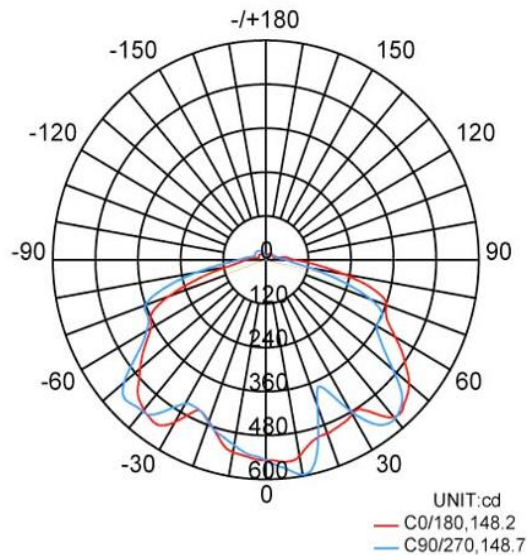

72106A - LED VAPORTIGHT JELLY JARS WALL MOUNT

23W 5000K 120-277V

FEATURES:

- Wall Mount
- Diecast Aluminum Housing - Durable Gray Polyester Powder Coat
- Frosted PC Lens
- Treaded Apertures: (4)Sides (1)Top
- Operating Temperature: -40°F to 131°F
- Color Temperature: 5000K Cool White
- Input Voltage: 120/208/240/277VAC
- IP65 Rated
- 50,000+ Hour LED Life Expectancy
- cULus listed

Part#	Housing Color	Wattage	Lumens	CCT	Voltage	Dimming	Light Pattern	Lumens/Watt
72106A	Silver	23W	2,632	5000	120-277V	N/A	165°	114

PHOTOMETRY

72106A - LED VAPORTIGHT JELLY JARS WALL MOUNT

23W 5000K 120-277V

Technical Specifications:

Electrical:

Input Voltage: 120-277V

Current: 0.15A @ 120V

Frequency: 50-60Hz

Product Parameters:

Wattage: 23W

Lumens: 2,632

Efficacy: 114 lm/ watt

50,000+ Hour LED Life Span

CCT: 5000K (Cool White)

Chromaticity Measurements:

Beam Angle: 165°

Component Specifications:

LED

Driver: 120-277