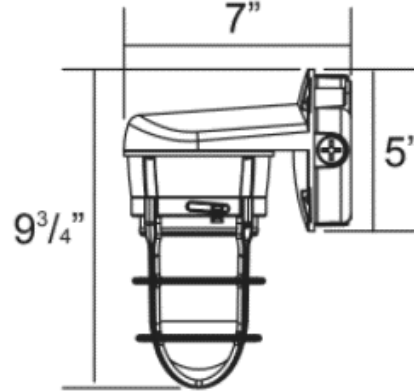

72106A - LED VAPORTIGHT JELLY JARS WALL MOUNT

23W 5000K 120-277V

FEATURES:

- Wall Mount
- Diecast Aluminum Housing - Durable Gray Polyester Powder Coat
- Frosted PC Lens
- Treaded Apertures: (4)Sides (1)Top
- Operating Temperature: -40°F to 131°F
- Color Temperature: 5000K Cool White
- Input Voltage: 120/208/240/277VAC
- IP65 Rated
- 50,000+ Hour LED Life Expectancy
- cULus listed