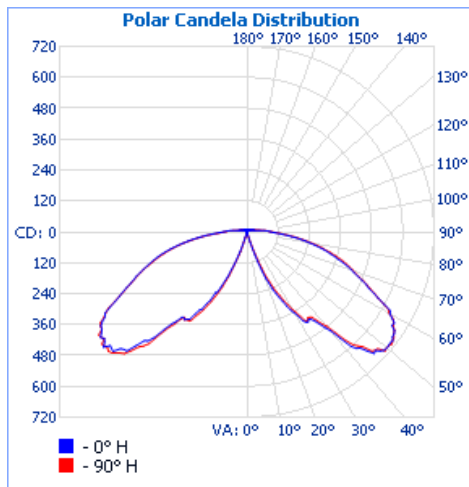

72312 - LED BOLLARD DOME TOP

120-277V 3K/4K/5K 12W/16W/22W
ROUND BRONZE

FEATURES:

- Round Dome Top Only. Base sold separately Cat# 72310
- Color Selectable: 3000K/4000K/5000K
- Wattage Selectable: 12W/16W/22W
- Samsung 2835 LEDs
- 120-277V
- Housing Color: Bronze
- Corrosion Resistant Die-Cast Aluminum Housing
- Operating Temperature: -40°F to 122°F
- IP65 Rated
- cULus Listed, DLC

Part#	CCT	Lumens	Voltage	Beam Angle	Wattage	Lumens/Watt
72312	5000K	3,121	120-277V	60°	12/16/22W	142lm/w @22W
	4000K	2,923				133lm/w @22W
	3000K	2,841				129lm/w @22W

PHOTOMETRY

72312 - LED BOLLARD DOME TOP

120-277V 3K/4K/5K 12W/16W/22W
ROUND BRONZE

Technical Specifications:

Electrical:

Input Voltage: 120V-277V

Current: .15A@120V

Frequency: 50/60Hz

Power Factor: ≥.98

THD: >20%

Product Parameters:

Input Watts: 12W/16W/22W

Lumens: 2,923

Efficacy: 133 lumens per watt

30,000+ Hour L70 Life Span

CCT: 3K/4K/5K

Chromacity Measurements:

Beam Angle: 60°