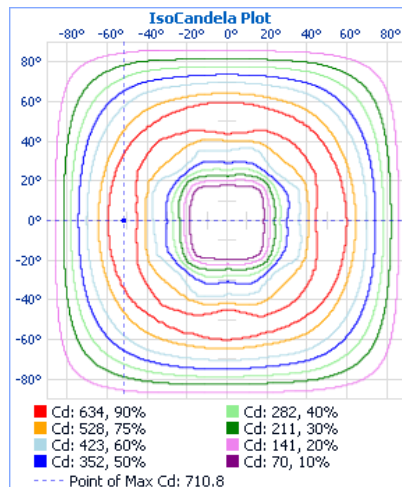

72312 - LED BOLLARD DOME TOP

120-277V 3K/4K/5K 12W/16W/22W
ROUND BRONZE

FEATURES:

- Round Dome Top Only. Base sold separately Cat# 72310
- Color Selectable: 3000K/4000K/5000K
- Wattage Selectable: 12W/16W/22W
- Samsung 2835 LEDs
- 120-277V
- Housing Color: Bronze
- Corrosion Resistant Die-Cast Aluminum Housing
- Operating Temperature: -40°F to 122°F
- IP65 Rated
- cULus Listed, DLC

Part#	CCT	Lumens	Voltage	Beam Angle	Wattage	Lumens/Watt
72312	5000K	3,121	120-277V	60°	12/16/22W	142lm/w @22W
	4000K	2,923				133lm/w @22W
	3000K	2,841				129lm/w @22W

PHOTOMETRY

72312 - LED BOLLARD DOME TOP

120-277V 3K/4K/5K 12W/16W/22W
ROUND BRONZE

Technical Specifications:

Electrical:

Input Voltage: 120V-277V

Current: .15A@120V

Frequency: 50/60Hz

Power Factor: ≥.98

THD: >20%

Product Parameters:

Input Watts: 12W/16W/22W

Lumens: 2,923

Efficacy: 133 lumens per watt

30,000+ Hour L70 Life Span

CCT: 3K/4K/5K

Chromacity Measurements:

Beam Angle: 60°