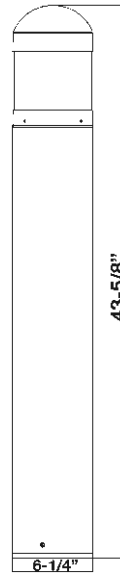

72312 - LED BOLLARD DOME TOP

120-277V 3K/4K/5K 12W/16W/22W
ROUND BRONZE

FEATURES:

- Round Dome Top Only. Base sold separately Cat# 72310
- Color Selectable: 3000K/4000K/5000K
- Wattage Selectable: 12W/16W/22W
- Samsung 2835 LEDs
- 120-277V
- Housing Color: Bronze
- Corrosion Resistant Die-Cast Aluminum Housing
- Operating Temperature: -40°F to 122°F
- IP65 Rated
- cULus Listed, DLC

Part#	CCT	Lumens	Voltage	Beam Angle	Wattage	Lumens/Watt
72312	5000K	3,121	120-277V	60°	12/16/22W	142lm/w @22W
	4000K	2,923				133lm/w @22W
	3000K	2,841				129lm/w @22W

PHOTOMETRY

72312 - LED BOLLARD DOME TOP

120-277V 3K/4K/5K 12W/16W/22W
ROUND BRONZE

Technical Specifications:

Electrical:

Input Voltage: 120V-277V

Current: .15A@120V

Frequency: 50/60Hz

Power Factor: ≥.98

THD: >20%