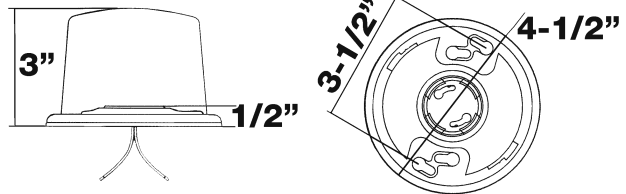

72531 - LED FIBERGLASS LAMPHOLDER WITH PULL CHAIN

FEATURES:

- LED GU24 Lampholder
- Polycarbonate Cover
- Twist Lock Mounting
- GU 24 Medium Base
- Fits 3-1/4" or 4" Outlet Box
- 4-1/2" Outside Diameter
- 7" Leads
- UL Listed
- Order Qty of 1 = 1 Piece

Part#	Height	Diameter	Lumens	Watts	Voltage
72531	3.07"	5.03"	800	9W	120V

Meets the requirements of the 2017 National Electrical Code: Articles 410.16A(1)(3), C(1)(3)(5), 410.52, and 410.74(A)(B).

For "New" or "Retrofit" applications.