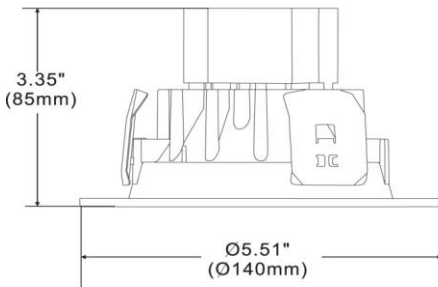

Features

- Cree CXA LED's
- LED Retrofit Kits for Recessed Downlighting
- Can be installed in most 4" Downlights in Market Residential, Commercial, Hospitality
- Simple Screw-In Installation
- In-Line Pluggable Disconnect Included
- Color Temperature: 3000K Warm White
- Guaranteed Single Bin Color Consistency with enhanced illumination uniformity
- 60° Beam Angle
- Dimmable Down to 10%
- CRI: 75+
- Starting Temperature: -4°F
- Operating Temperature: -4°F to 122°F
- 25,000+ Hour LED Life Expectancy
- Input Voltage: 120Vac
- Input Current: 0.2 Amps
- 2 Year Warranty