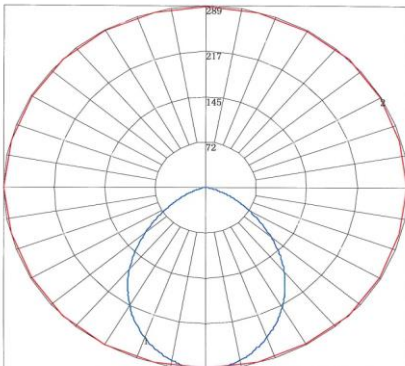

Packaging

Box Qty 1
Master Box Qty 12