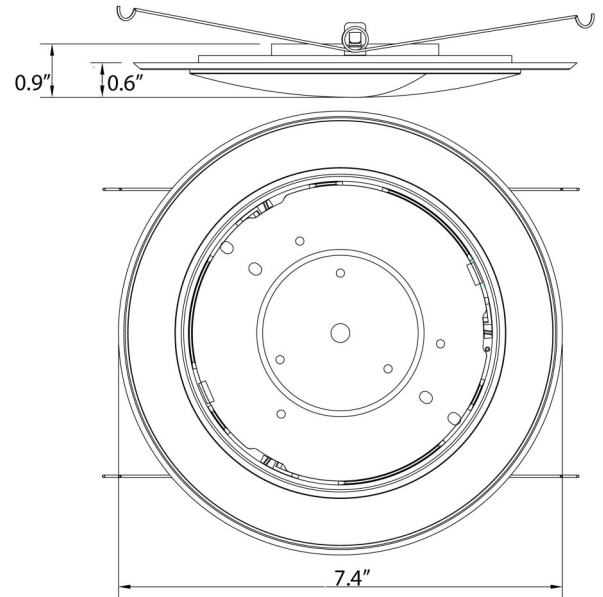

MORRIS CAT#: 72614
6" 14.5W SURFACE MOUNT DOWNLIGHT
SMOOTHTRIM

Part#	Housing Color	Wattage	Lumens	CCT	Voltage	Input Current @ 120V	Lumens/Watt	Energy Star
72614	White	14.5W	1200	5000K	120	.126A	73	Yes

MORRIS CAT#: 72614

**6" 14.5W SURFACE MOUNT DOWNLIGHT
SMOOTHTRIM**

Technical Specifications:

Electrical:

Input Voltage: 120
Current: .127A @ 120V
Frequency: 60Hz
Power Factor: $\geq .9$

Product Parameters:

14.5 Watts
Efficacy: 75 lumens per watt
50,000+ LED Life Span
CCT: 5000k (Cool White)

Chromaticity Measurements:

Beam Angle: 95°
BUG Rating: N/A
CRI: ≥ 94
R9: 78
DUV: -0.0006
Chromaticity (x,y): x=.3445; y= .3525
Chromaticity (u,v): u=.2107; v= .3233

Component Specifications:

LED: Luxeon 3030 2D
Driver: 120-277V 50-60HZ
Driver Output Volts:
Driver Output Amps:
Surge Protection