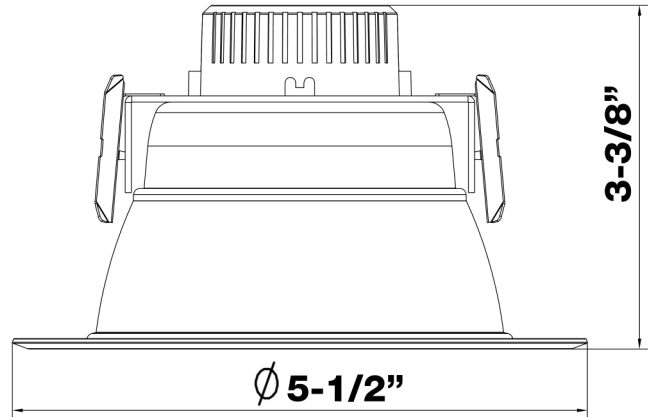

4" 15W

COMMERCIAL DOWNLIGHT