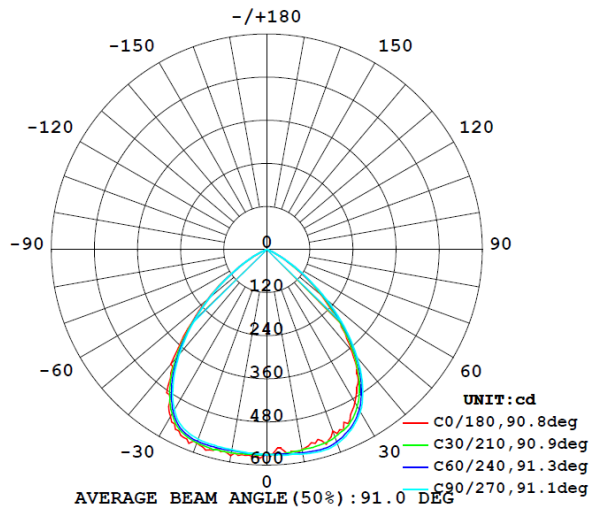

4" 15W

COMMERCIAL DOWNLIGHT

Part#	Housing Color	Wattage	Lumens	CCT	Voltage	Input Current @ 120V	Lumens/Watt	Energy Star
72658	White	15W	1138	5000K	120	.1286A	76	Yes

4" 15W COMMERCIAL DOWNLIGHT

Technical Specifications:

Electrical:

Input Voltage: 120
Current: .1286A @ 120V
Frequency: 60Hz
Power Factor: $\geq .95$

Product Parameters:

15 Watts
Efficacy: 76 lumens per watt
50,000+ LED Life Span
CCT: 5000k (Cool White)

Chromaticity Measurements:

Beam Angle: 60°
BUG Rating: N/A
CRI: ≥ 91
R9: 39
DUV: 0.00119
Chromaticity (x,y): $x=.4629$; $y=.4145$
Chromaticity (u,v): $u=.2627$; $v=.3529$

Component Specifications:

LED: SMD 2835
Driver: 120 Volts 50HZ
Driver Output Volts:
Driver Output Amps:
Surge Protection: 2500V