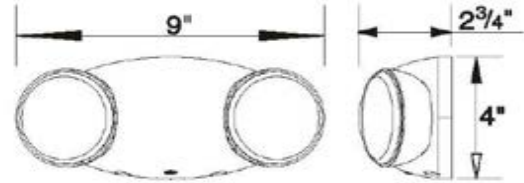

73114 - ROUND HEAD EMERGENCY LIGHT

WHITE, HIGH OUTPUT, REMOTE CAPABLE

FEATURES:

- Completely Self-Contained
- Fully Automatic Operation
- Push to Test Switch
- 6-Volt.Maintenance Free Ni-Cad Battery
- Environmental Coated, Solid State Charger
- 2 x 12 LED Fully Adjustable Glare Free Lamps
- Automatic, Low Voltage Disconnect (LVD)
- Universal Transformer for 120 or 277 VAC
- Damp location rated
- 3 Year Warranty
- Universal J-Box Mounting Plate
- Injection Molded, V-O Flame Retardant, High Impact, Thermoplastic Housing
- Charge Rate/Power on LED Indicator Light
- 90 Minute Emergency Operation
- High Output Remote Capability for up to 2 Additional Standard Remote Lighting Fixtures:
 - 2 heads - 4 hours operation
 - 3 heads - 2 hours operation
 - 4 heads - 1.5 hours operation

Part#	Type	Volts	Lumens per head	Housing Color	Battery
73114	High Output, Remote	120/277	76	White	Ni-Cad

DIMENSION INFORMATION

L Inches (mm)	9
H Inches (mm)	4.00
Depth Inches (mm)	2.75

SPECIFICATIONS

Input Rating Amps:	0.06
Input Rating Watts:	6.7 @ 120V 7.3 @ 277V
Output Load: Lamp	10.8W Integral
Type: Voltage Rating:	LED 76 Lumens Per Head
Flammability Rating:	120/277
Battery Operation:	UL94V-0
	6 Volt Nickel Cadmium - 90 Minutes Minimum