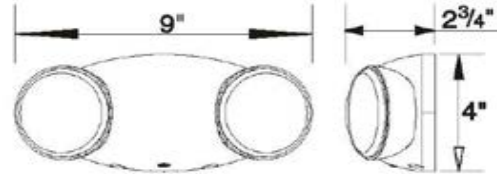

73115 - ROUND HEAD EMERGENCY LIGHT

BLACK, HIGH OUTPUT, REMOTE CAPABLE

FEATURES:

- Completely Self-Contained
- Fully Automatic Operation
- Push to Test Switch
- 6-Volt.Maintenance Free Ni-Cad Battery
- Environmental Coated, Solid State Charger
- 2 x 12 LED Fully Adjustable Glare Free Lamps
- Automatic, Low Voltage Disconnect (LVD)
- Universal Transformer for 120 or 277 VAC
- Damp location rated
- 3 Year Warranty
- Universal J-Box Mounting Plate
- Injection Molded, V-O Flame Retardant, High Impact, Thermoplastic Housing
- Charge Rate/Power on LED Indicator Light
- 90 Minute Emergency Operation
- High Output Remote Capability for up to 2 Additional Standard Remote Lighting Fixtures:
 - 2 heads - 4 hours operation
 - 3 heads - 2 hours operation
 - 4 heads - 1.5 hours operation

Part#	Type	Volts	Lumens per head	Housing Color	Battery
73115	High Output, Remote	120/277	76	Black	Ni-Cad

Dimension Information

L Inches (mm)	9
H Inches (mm)	4.00
Depth Inches (mm)	2.75

Specifications

Input Rating Amps:	0.06
Input Rating Watts:	6.7 @ 120V 7.3 @ 277V
Output Load: Lamp	10.8W Integral
Type: Voltage Rating:	LED 76 Lumens Per Head
Housing Color:	120/277
Flammability Rating:	Black
Battery Operation:	UL94V-0
	2.4 Volt Nickel Cadmium - 90 Minutes Minimum