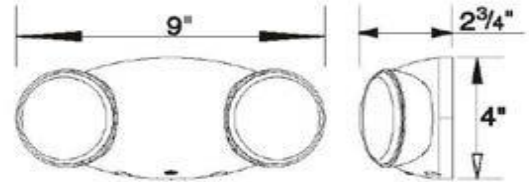

## ROUND HEAD EMERGENCY LIGHT WHITE

### DIMENSION INFORMATION

L Inches (mm)	9
H Inches (mm)	4.00
Depth Inches (mm)	2.75