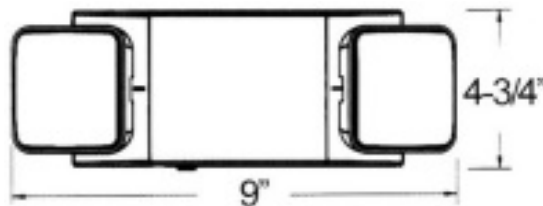

73424 - SQUARE HEAD EMERGENCY LIGHT

WHITE HOUSING, HIGH OUTPUT

FEATURES

- Long Life Energy Saving LED Lamps
- Completely Self-Contained
- Fully Automatic Operation
- Push to Test Switch
- Automatic Low Voltage Disconnect (LVD)
- 120 or 277 VAC Operation
- Charge Rate/Power On LED Indicator Light
- Energy Consumption of Less than 4 Watts for Red letters
- Injection-Molded, UL 94 V-O Flame Retardant, high impact, thermoplastic housing
- Fully adjustable glare free LED lamps
- Heads rotate 180 degrees + for maximum field flexibility
- Universal Mounting Canopy for Top or Back J-box Installation & 2 Snap-fit Face Plates
- Field replaceable chevron directional indicators
- Integral wiring channels to facilitate installation
- 3.6 Volt 1000 mAH Sealed Ni-Cad Rechargeable Maintenance-Free Battery
- 90 Minute Minimum Battery run Time
- Input Current: .22A 120V .10A 277V
- Input Wattage: 2.5W Remote Capable
- Environmentally-Coated, Solid State Charger
- Damp Location Rated, UL 924 Listed
- 3 Year Warranty

Part#	Type	Volts	Heads	Housing Color	Watts	Lumens Per Head
73424	High Output	120/277	2	White	1.8	76

TECHNICAL SPECIFICATIONS

Specifications

Input Rating Amps:	.22A@120V .10A@277V
Input Rating Watts:	1.8W
Frequency:	60 Hz
Voltage Rating:	120/277
Flammability Rating:	UL94V-0