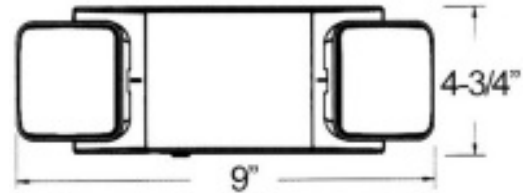

73426 - SQUARE HEAD EMERGENCY LIGHT

WHITE HOUSING, HIGH OUTPUT, REMOTE CAPABLE

FEATURES:

- Long Life Energy Saving LED Lamps
- Completely Self-Contained
- Fully Automatic Operation
- Push to Test Switch
- Automatic Low Voltage Disconnect (LVD)
- 120 or 277 VAC Operation
- Charge Rate/Power On LED Indicator Light
- Energy Consumption of Less than 4 Watts for Red letters
- Injection-Molded, UL 94 V-O Flame Retardant, High Impact, Thermoplastic Housing
- Fully Adjustable Glare-Free LED Lamps
- Heads Rotate 180°+ for Maximum Field Flexibility
- Universal Mounting Canopy for Top or Back J-box Installation & 2 Snap-fit Face Plates
- Field replaceable chevron directional indicators
- Integral wiring channels to facilitate installation
- 3.6 Volt 1800 mAh Sealed Ni-Cad Rechargeable Maintenance-Free Battery
- 90 Minute Minimum Battery run Time
- Input Current: .22A 120V .10A 277V
- Input Wattage: 2.5W Remote Capable
- Environmentally-Coated, Solid State Charger
- Damp Location Rated
- UL 924 Listed, 3 Year Warranty

Part#	Type	Volts	Heads	Housing Color	Watts	Lumens Per Head
73426	High Output, Remote	120/277	2	White	2.5	76

Dimension Information

L Inches 9"
H Inches 4-3/4"

Specifications

Input Rating Amps: .22A@120V .10A@277V
Input Rating Watts: 2.5W
Frequency: 60 Hz
Voltage Rating: 120/277
Flammability Rating: UL94V-0

Packaging

Box Qty 1
Master Carton Qty 6

Certifications

UL UL 924
cUL Yes
RoHS Yes

TECHNICAL SPECIFICATIONS

Remote Capable - Accommodates up to 2 Additional LED Remote Lamp Heads
2 Heads - 3 Hours of Operation (Base Unit)
3 Heads - 2 Hours of Operation (Base Unit + 1 Remote Head)
4 Heads - 1.5 Hours of Operation (Base Unit + 2 Remote Heads)