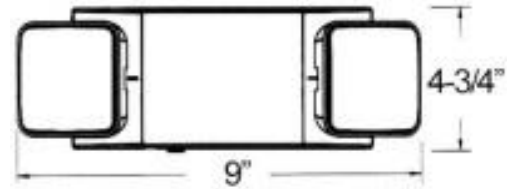

73427 - SQUARE HEAD EMERGENCY LIGHT

BLACK HOUSING, HIGH OUTPUT, REMOTE CAPABLE

FEATURES:

- Long Life Energy Saving LED Lamps
- Completely Self-Contained
- Fully Automatic Operation
- Push to Test Switch
- Automatic Low Voltage Disconnect (LVD)
- 120 or 277 VAC Operation
- Charge Rate/Power On LED Indicator Light
- Energy Consumption of Less than 4 Watts for Red letters
- Injection-Molded, UL 94 V-O Flame Retardant, High Impact, Thermoplastic Housing
- Fully Adjustable Glare-Free LED Lamps
- Heads Rotate 180°+ for Maximum Field Flexibility
- Universal Mounting Canopy for Top or Back J-box Installation & 2 Snap-fit Face Plates
- Field replaceable chevron directional indicators
- Integral wiring channels to facilitate installation
- 3.6 Volt 1800 mAH Sealed Ni-Cad Rechargeable Maintenance-Free Battery
- 90 Minute Minimum Battery run Time
- Input Current: .22A 120V .10A 277V
- Input Wattage: 2.5W Remote Capable
- Environmentally-Coated, Solid State Charger
- Damp Location Rated, UL 924 Listed
- 3 Year Warranty

Part#	Type	Volts	Heads	Housing Color	Watts	Lumens Per Head
73427	High Output, Remote	120/277	2	Black	2.5	76

Dimension Information

L Inches 9"
H Inches 4-3/4"

Specifications

Input Rating Amps: .22A@120V .10A@277V
Input Rating Watts: 2.5W
Frequency: 60 Hz
Voltage Rating: 120/277
Flammability Rating: UL94V-0

Packaging

Box Qty 1
Master Carton Qty 6

Certifications

UL UL 924
cUL Yes
RoHS Yes

TECHNICAL SPECIFICATIONS

Remote Capable - Accommodates up to 2 Additional LED Remote Lamp Heads
2 Heads - 3 Hours of Operation (Base Unit)
3 Heads - 2 Hours of Operation (Base Unit + 1 Remote Head)
4 Heads - 1.5 Hours of Operation (Base Unit + 2 Remote Heads)