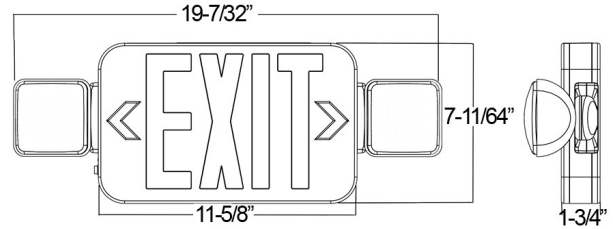

73433 - SQUARE HEAD COMBO

EXIT EMERGENCY LIGHT

HIGH OUTPUT - RED LETTERS, RED LEDs,
BLACK HOUSING

FEATURES:

- Combination LED Energy Saving Exit Sign and LED Emergency Lighting Unit In One Compact Design
- Long Life Energy Saving LED Lamps
- Completely Self-Contained
- Fully Automatic Operation
- Push to Test Switch
- Automatic Low Voltage Disconnect (LVD)
- 120 or 277 VAC Operation
- Charge Rate/Power On LED Indicator Light
- Energy Consumption of Less than 4 Watts for Red letters and Less than 2 Watts for Green Letters
- Injection-Molded, UL 94 V-O Flame Retardant, High Impact, Thermoplastic Housing
- Fully Adjustable Glare-Free LED Lamps
- Heads Rotate 180°+ for Maximum Field Flexibility
- Universal Mounting Canopy for Top or Back J-box Installation & 2 Snap-fit Face Plates
- Field replaceable chevron directional indicators
- Integral wiring channels to facilitate installation
- 3.6 Volt 1000/1800 mAh Sealed Ni-Cad Rechargeable Maintenance-Free Battery
- 90 Minute Minimum Battery run Time
- Input Current: .22A 120V .10A 277V
- Input Wattage: 1.8W Standard; 2.5W Remote Capable
- Environmentally-Coated, Solid State Charger
- Damp Location Rated
- UL 924 Listed, 5 Year Warranty

CAT NO.	TYPE	VOLTAGE	LED COLOR	CCT	HOUSING	BATTERY	LUMENS PER HEAD
73433	High Output	120/277	Red	5000K	Black	Ni-Cad	76

Specifications

Input Rating Amps: .22A@120V .10A@277V
 Input Rating Watts: 1.8W
 Frequency: 60 Hz
 Voltage Rating: 120/277
 Flammability Rating: UL94V-0