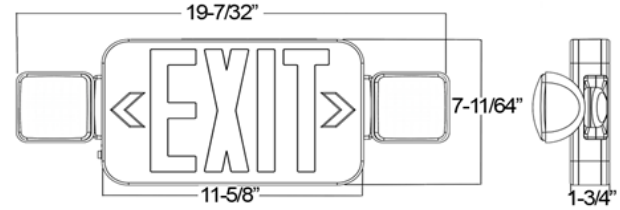

# 73435 - SQUARE HEAD COMBO EXIT EMERGENCY LIGHT

HIGH OUTPUT - GREEN LETTERS, GREEN LEDs,  
BLACK HOUSING

## FEATURES:

- Combination LED Energy Saving Exit Sign and LED Emergency Lighting Unit In One Compact Design
- Long Life Energy Saving LED Lamps
- Completely Self-Contained
- Fully Automatic Operation
- Push to Test Switch
- Automatic Low Voltage Disconnect (LVD)
- 120 or 277 VAC Operation
- Charge Rate/Power On LED Indicator Light
- Energy Consumption of Less than 4 Watts for Red letters and Less than 2 Watts for Green Letters
- Injection-Molded, UL 94 V-O Flame Retardant, High Impact, Thermoplastic Housing
- Fully Adjustable Glare-Free LED Lamps
- Heads Rotate 180°+ for Maximum Field Flexibility
- Universal Mounting Canopy for Top or Back J-box Installation & 2 Snap-fit Face Plates
- Field replaceable chevron directional indicators
- Integral wiring channels to facilitate installation
- 3.6 Volt 1000/1800 mAh Sealed Ni-Cad Rechargeable Maintenance-Free Battery
- 90 Minute Minimum Battery run Time
- Input Current: .22A 120V .10A 277V
- Input Wattage: 1.8W Standard; 2.5W Remote Capable
- Environmentally-Coated, Solid State Charger
- Damp Location Rated
- UL 924 Listed, 5 Year Warranty