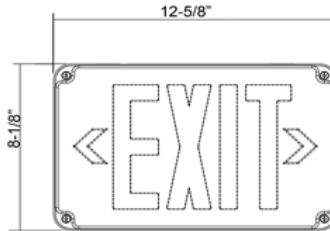

73452 - LED EXIT SIGN

RED LETTERS, WHITE HOUSING

WET LOCATION

- Flame Retardant, UV-stabilized corrosion & impact resistant
- Polycarbonate Housing Clear Polycarbonate Cover Enclosure resistant to corrosive atmospheres, non-hazardous dust environment, hose-down water spray or splashing water
- Universal canopy provides top, end or back mount convenience

- 2 Face Plates for Side or Top Installation
- Universal K/O Pattern on back plate for wall mount Engineering
- Grade Rubber Gasket
- Top and Side K/O's provided for conduit feed applications
- EZ Snap-out chevron directional indicators
- Meets UL924 for Wet Locations
- 3 Year Warranty