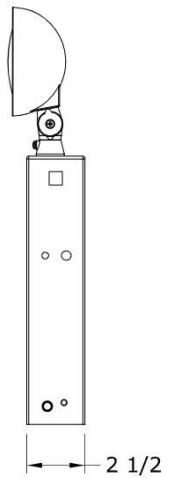

73604 - NEW YORK CITY CODE EXIT & EMERGENCY COMBO LIGHT

WITH BATTERY BACKUP

FEATURES:

1. Dual-Voltage Input 120/277V
2. Maintenance-Free Nickel-Cadmium Battery
3. Optional 3rd Lamp Head Included
4. Operation Temperature: 50°F-104°
5. Red LEDs
6. 2 - 9V, 0.63W Battery Backup Operation
7. 20-GA Steel Housing
8. Single Face Unit
9. Designed for New York applications where a steel housing is required.