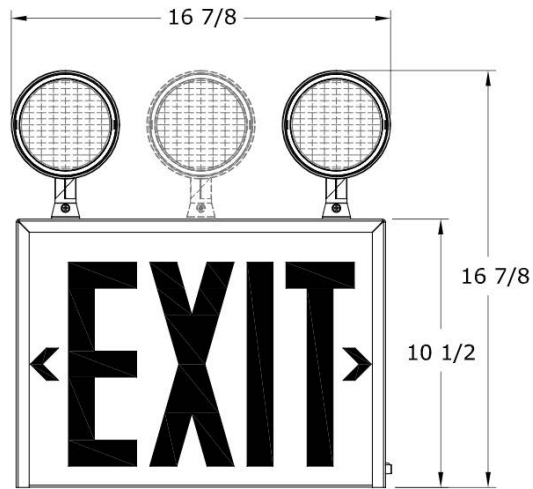

73604 - NEW YORK CITY CODE EXIT & EMERGENCY COMBO LIGHT

WITH BATTERY BACKUP

FEATURES:

1. Dual-Voltage Input 120/277V
2. Maintenance-Free Nickel-Cadmium Battery
3. Optional 3rd Lamp Head Included
4. Operation Temperature: 50°F-104°
5. Red LEDs
6. 2 - 9V, 0.63W Battery Backup Operation
7. 20-GA Steel Housing
8. Single Face Unit
9. Designed for New York applications where a steel housing is required.