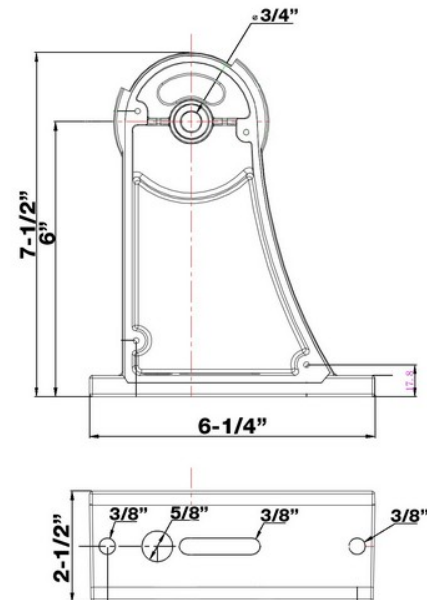

# 74033A - POLE ARM MOUNT

60W-300W WHITE

Top View Dimensions

Bottom View Dimensions

## FEATURES:

- For use with Gen 3, 4 & 5 Area Lights
- For square pole and round pole applications (3"-6" round poles)
- Corrosion resistant Die Cast Aluminum housing
- Superior Architectural Powder Coat Finish (Polyester Polycarbonate Powder Coating)
- Housing Color: White
- Stainless Steel Hardware