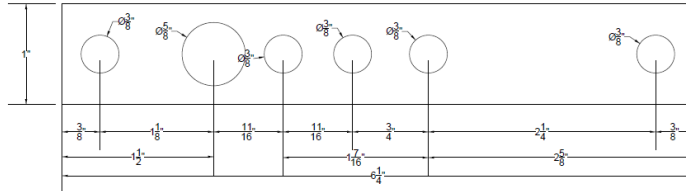

# 74033A - POLE ARM MOUNT

60W-300W WHITE

Top View Dimensions

Bottom View Dimensions

## FEATURES:

- For use with Gen 3, 4 & 5 Area Lights
- For square pole and round pole applications (3"-6" round poles)
- Corrosion resistant Die Cast Aluminum housing
- Superior Architectural Powder Coat Finish (Polyester Polycarbonate Powder Coating)
- Housing Color: White
- Stainless Steel Hardware