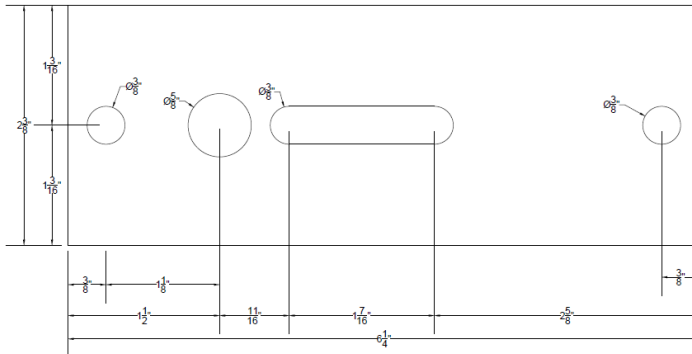

# 74033A - POLE ARM MOUNT

60W-300W WHITE

Top View Dimensions

Bottom View Dimensions

## FEATURES:

- For use with Gen 3, 4 & 5 Area Lights
- For square pole and round pole applications (3"-6" round poles)
- Corrosion resistant Die Cast Aluminum housing
- Superior Architectural Powder Coat Finish (Polyester Polycarbonate Powder Coating)
- Housing Color: White
- Stainless Steel Hardware