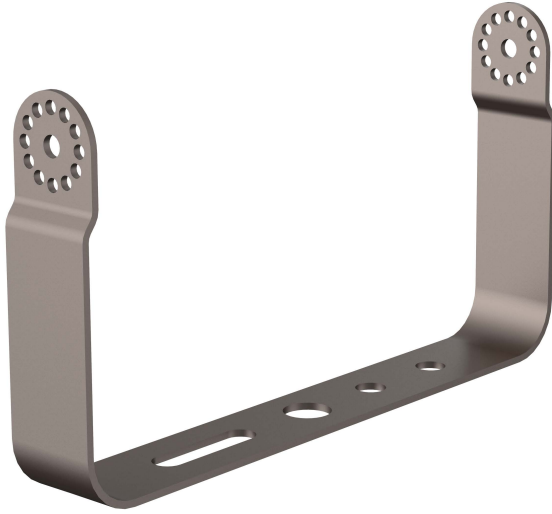

74036D - YOKE MOUNT

AREA LIGHT WITH FIELD CHANGEABLE LENS
80W-150W BRONZE

FEATURES:

- For use with Field Changeable Lens Area Lights
- Compatible with 80W-150W Fixtures
 - 74700D, 74010D, 74014D
- Corrosion resistant die-cast aluminum housing
- Superior Architectural Powder Coat Finish - Bronze