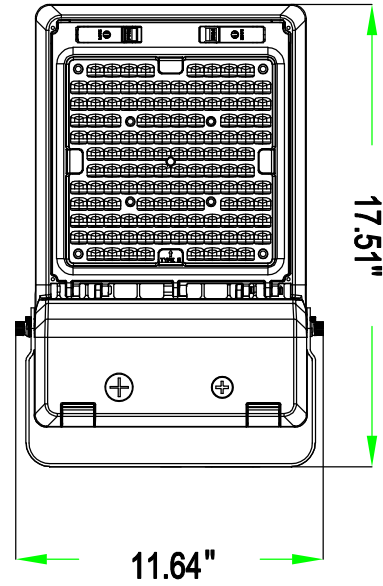

74036D - YOKE MOUNT

AREA LIGHT WITH FIELD CHANGEABLE LENS
80W-150W BRONZE

FEATURES:

- For use with Field Changeable Lens Area Lights
- Compatible with 80W-150W Fixtures
 - 74700D, 74010D, 74014D
- Corrosion resistant die-cast aluminum housing
- Superior Architectural Powder Coat Finish - Bronze