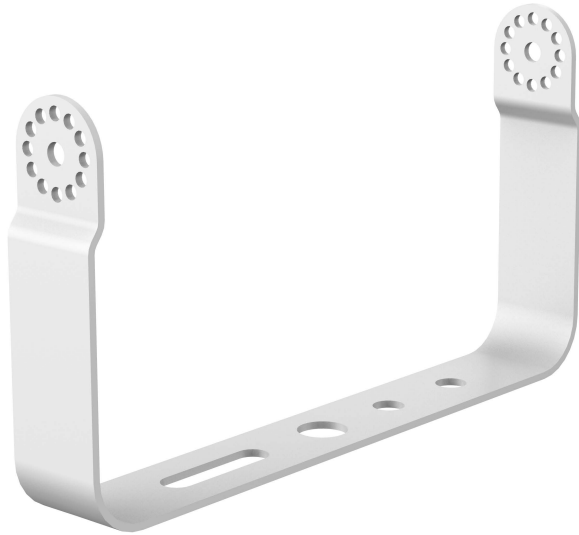

74037D - YOKE MOUNT

AREA LIGHT WITH FIELD CHANGEABLE LENS
80W-150W WHITE

FEATURES:

- For use with Field Changeable Lens Area Lights
- Compatible with 80W-150W Fixture
 - 74012D
- Corrosion resistant die-cast aluminum housing
- Superior Architectural Powder Coat Finish - White