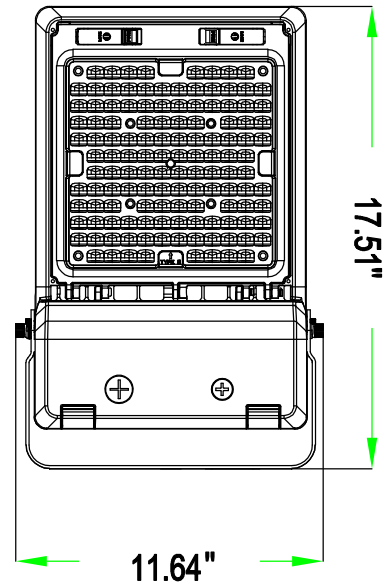

74037D - YOKE MOUNT

AREA LIGHT WITH FIELD CHANGEABLE LENS
80W-150W WHITE

FEATURES:

- For use with Field Changeable Lens Area Lights
- Compatible with 80W-150W Fixture
 - 74012D
- Corrosion resistant die-cast aluminum housing
- Superior Architectural Powder Coat Finish - White