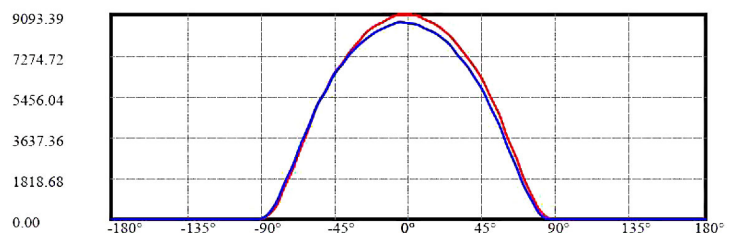

PHOTOMETRY

C0/C180: —
 C90/C270: —
 Field angle(10%Imax):C0/180Left:78.4 Right:75.9
 :C90/270Left:74.5 Right:79.4
 Beam Angle(50%Imax):C0/180Left:57.7 Right:55.5
 :C90/270Left:54.0 Right:58.7

MORRIS #: 74099