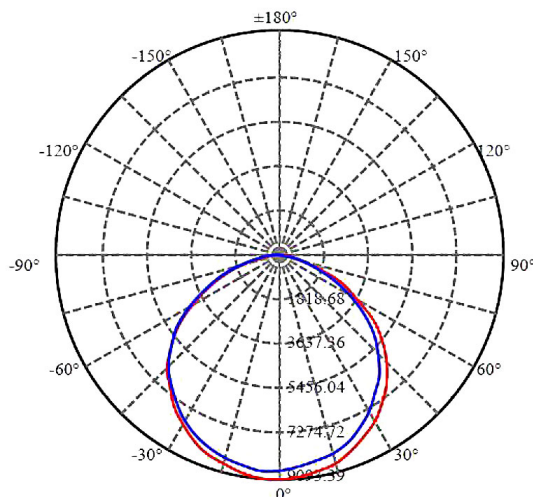

PHOTOMETRY

C0/C180: —
 C90/C270: —
 Field angle(10%Imax):C0/180Left:78.4 Right:75.9
 :C90/270Left:74.5 Right:79.4
 Beam Angle(50%Imax):C0/180Left:57.7 Right:55.5
 :C90/270Left:54.0 Right:58.7

MORRIS #: 74099