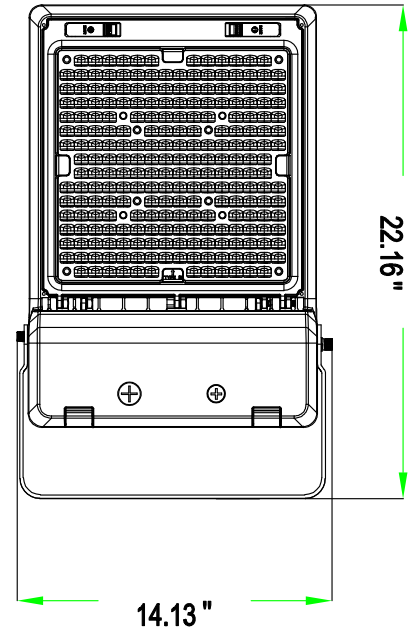

74737D - YOKE MOUNT

AREA LIGHT WITH FIELD CHANGEABLE LENS
200W-300W BRONZE

FEATURES:

- For use with Field Changeable Lens Area Lights
- Compatible with 200W-300W Fixtures
 - 74026D, 74030D
- Corrosion resistant die-cast aluminum housing
- Superior Architectural Powder Coat Finish - Bronze