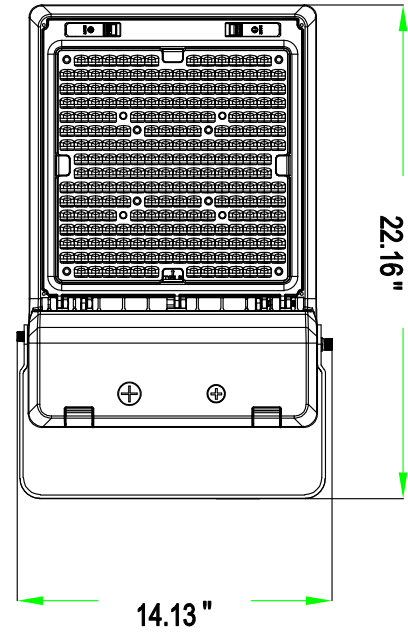

74738D - YOKE MOUNT

AREA LIGHT WITH FIELD CHANGEABLE LENS
200W-300W WHITE

FEATURES:

- For use with Gen 5 Field Changeable Lens Area Lights
- Compatible with 200W-300W Fixture
 - 74029D
- Corrosion resistant die-cast aluminum housing
- Superior Architectural Powder Coat Finish - White