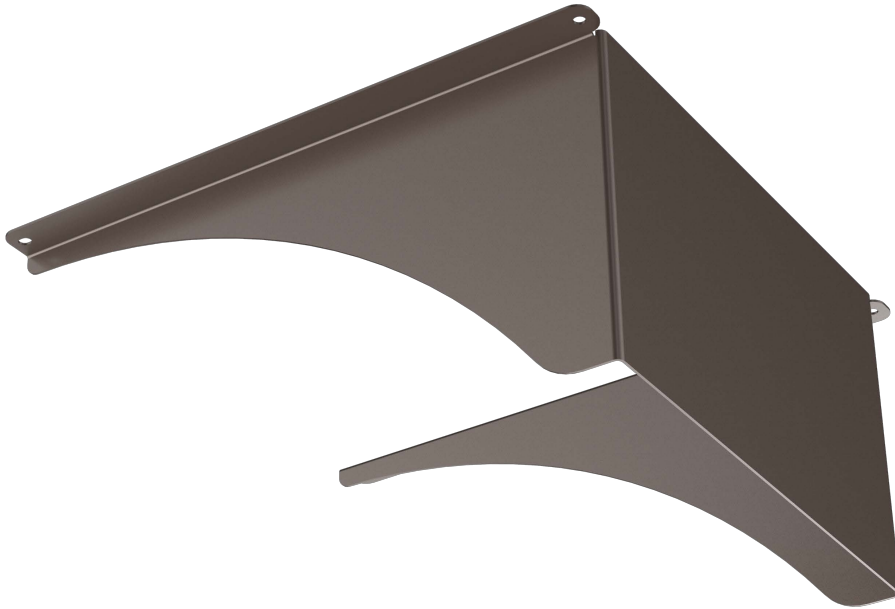

75089D - GLARE SHIELD

BRONZE 200W-300W

FEATURES:

- For use with 200-300W Gen 5 Field Changeable Lens Area Lights
- Bronze Powder Coated Die Cast Aluminum
- Compatible with the following Area Lights: 74026D, 74030D