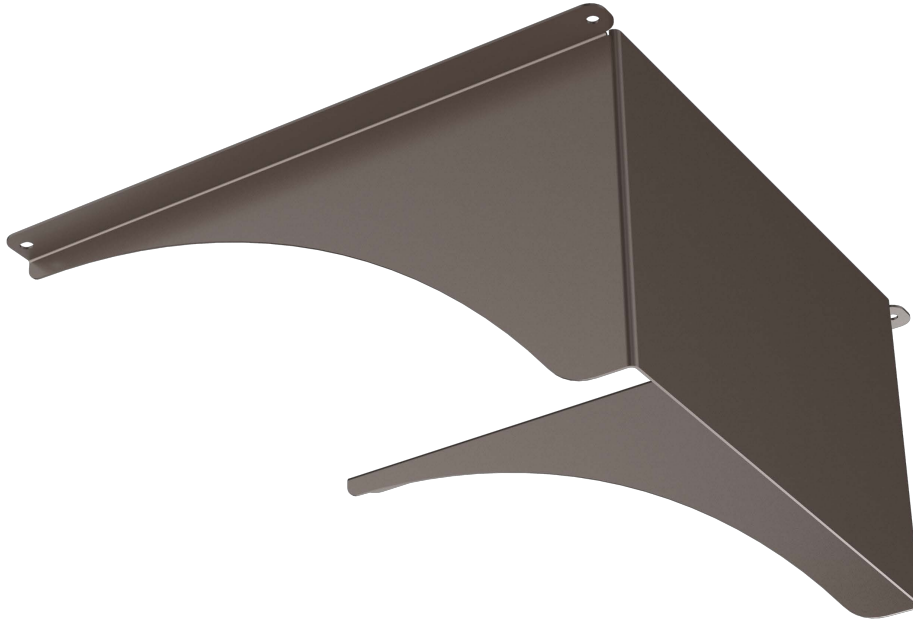

75093D - GLARE SHIELD

BRONZE 80W-150W

FEATURES:

- For use with 80-150W Gen 5 Field Changeable Lens Area Lights
- Bronze Powder Coated Die Cast Aluminum
- Compatible with the following Area Lights: 74010D, 74014D, 74700D