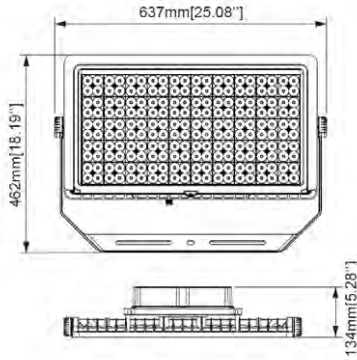

# 77109 - HOT SHOT SQUARED SPORTS LIGHT

120-277V 5000K 500W

*Optional configurations, bracket sold separately*

## PHOTOMETRY

**Illuminance at a Distance**

Center Beam fc	Beam Width
2,509.4 fc	7.9 ft 7.9 ft
627.4 fc	15.8 ft 15.9 ft
278.8 fc	23.7 ft 23.8 ft
156.8 fc	31.6 ft 31.8 ft
100.4 fc	39.4 ft 39.7 ft

4.0ft  
6.0ft  
12.0ft  
16.0ft  
20.0ft