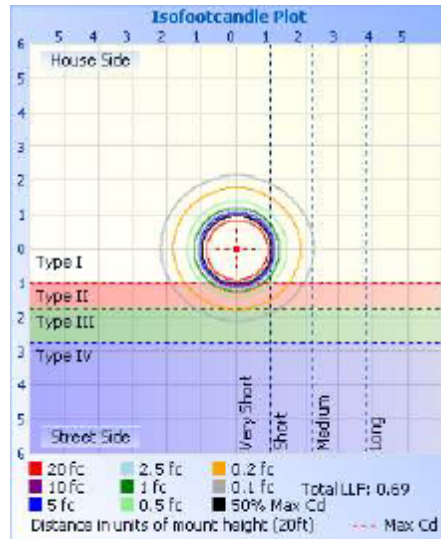

## PHOTOMETRY

**Illuminance at a Distance**

Center Beam fc	Beam Width
2,509.4 fc	7.9 ft 7.9 ft
627.4 fc	15.8 ft 15.9 ft
278.8 fc	23.7 ft 23.8 ft
156.8 fc	31.6 ft 31.8 ft
100.4 fc	39.4 ft 39.7 ft

4.0ft  
6.0ft  
12.0ft  
16.0ft  
20.0ft