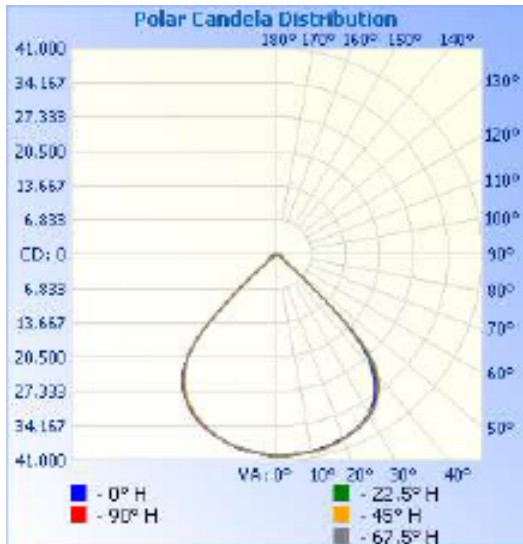

# 77109 - HOT SHOT SQUARED SPORTS LIGHT

120-277V 5000K 500W

*Optional configurations, bracket sold separately*

## FEATURES:

- Modular Sports Light
- Light Distribution: 90°
- Operation Temperature: -40°F - 113°F
- 50,000+ Hour LED Life Expectancy
- Housing Color: Black
- 5' Whip
- Direct Replacement for Metal Halide
- 10KV Surge Suppression
- IP65 Waterproof Rating
- Listings: cULus
- DLC PRODUCT ID#: S-HGK728
- 5 Year Warranty

Part#	Wattage	Voltage	Lumens	CCT	CRI	Dimming	Light Pattern	Lumens/Watt	DLC PRODUCT ID#:
77109	500W	120-277V	69,009	5000K	>70	0-10V	90°	138 lm/w	S-HGK728

## PHOTOMETRY

**Illuminance at a Distance**

Center Beam fc	Beam Width
2,509.4 fc	7.9 ft 7.9 ft
627.4 fc	15.8 ft 15.9 ft
278.8 fc	23.7 ft 23.8 ft
156.8 fc	31.6 ft 31.8 ft
100.4 fc	39.4 ft 39.7 ft

4.0ft  
6.0ft  
12.0ft  
16.0ft  
20.0ft