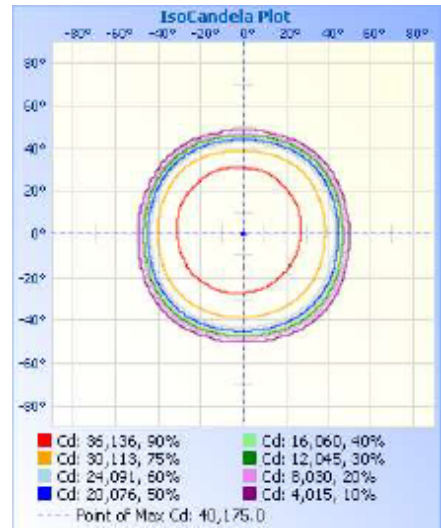

## PHOTOMETRY

**Illuminance at a Distance**

Center Beam fc	Beam Width
2,509.4 fc	7.9 ft 7.9 ft
627.4 fc	15.8 ft 15.9 ft
278.8 fc	23.7 ft 23.8 ft
156.8 fc	31.6 ft 31.8 ft
100.4 fc	39.4 ft 39.7 ft

4.0ft  
6.0ft  
12.0ft  
16.0ft  
20.0ft

- Vert. Spread: 89.2°
- Horiz. Spread: 89.6°