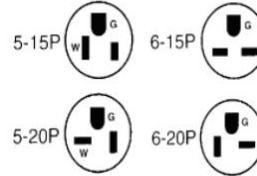

**MORRIS CAT#: 89612 - 89619**  
**Straight Blade Plugs & Receptacles**  
**2 Pole 3 Wire**

FIG 1

FIG 2

**Features:**

- Rugged Nylon/Polycarbonate Construction resists impact, abrasion, sunlight & chemicals
- Grooved Housing for enhanced grip
- All contacts are solid one-piece brass for superior conductivity and reduced heat rise
- Includes grounding screw
- cULus Listed
- Heavy duty power contacts set in deep pockets to resist damage
- Heavy duty brass combo head terminal screws
- Clear terminal chamber allows for visual inspection of terminals
- Cord strain relief and rubber grommet to seal from environment

<b>CAT. NO.</b>	<b>MALE/FEMALE</b>	<b>FIGURE</b>	<b>AMPS</b>	<b>VOLTS</b>	<b>NEMA#</b>	<b>BOX QTY</b>	<b>MASTER BOX QTY</b>
89612	MALE	1	15	125	5-15P	50	200
89613	FEMALE	2	15	125	5-15C	50	200
89614	MALE	1	20	125	5-20P	50	200
89615	FEMALE	2	20	125	5-20C	50	200
89616	MALE	1	15	250	6-15P	50	200
89617	FEMALE	2	15	250	6-15C	50	200
89618	MALE	1	20	250	6-20P	50	200
89619	FEMALE	2	20	250	6-20C	50	200